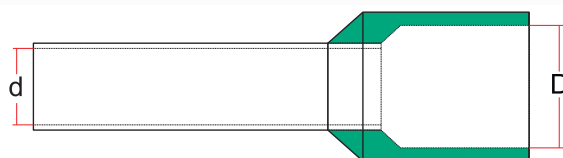

Data Sheet

45pcs Insulated Wire-end-Ferrules assortment- mini kit set, 4.0mm² / 6.0mm² / 10mm² / 16mm² DE color code standard

Insulating Material: PVC
Terminal Material: Copper
Operating Temperature: 105°C (max.)

Wire range	Diameter D \emptyset	Diameter d \emptyset	Colour	contents
4.0 mm ²	4.8 mm	2.8 mm	Grey	20pcs
6.0 mm ²	6.3 mm	3.5 mm	Black	15pcs
10 mm ²	7.6 mm	4.5 mm	Ivory	5pcs
16 mm ²	8.5 mm	6.5 mm	Green	5pcs