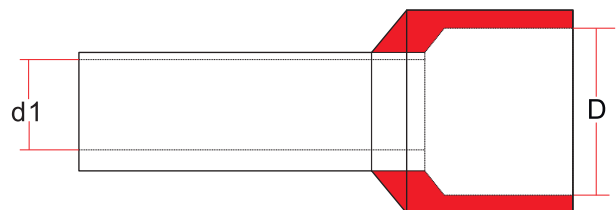

Data Sheet

36pcs Insulated Twin cable Ferrules assortment-mini kit set, 2.5mm² / 4.0mm² / 6.0mm² / 10mm² DE color code standard

Insulating Material: PVC
Terminal Material: Copper
Operating Temperature: 105°C (max.)

Wire range	Diameter D \varnothing	Diameter d \varnothing	Colour	contents
2 x 2.5 mm ²	8.0 mm	2.9 mm	Blue	15pcs
2 x 4.0 mm ²	8.8 mm	3.8 mm	Grey	10pcs
2 x 6.0 mm ²	9.5 mm	4.9 mm	Black	7pcs
2 x 10 mm ²	12.6 mm	6.5 mm	Red	4pcs