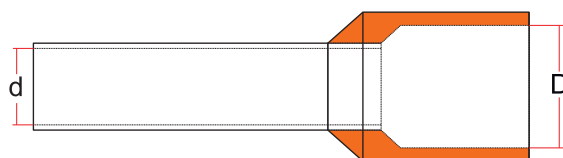

Data Sheet

200pcs Insulated Wire-end-Ferrules assortment- mini kit set, 0.14mm² / 0.25mm² / 0.34mm² / 0.5mm² DE color code standard

Insulating Material: PVC
Terminal Material: Copper
Operating Temperature: 105°C (max.)

Wire range	Diameter D \varnothing	Diameter d \varnothing	Colour	contents
0.14 mm ²	1.8 mm	0.65 mm	Grey	50pcs
0.25 mm ²	1.9 mm	0.75 mm	Light blue	50pcs
0.34 mm ²	1.9 mm	0.80 mm	Turquoise blue	50pcs
0.5 mm ²	2.6 mm	1.00 mm	Orange	50pcs