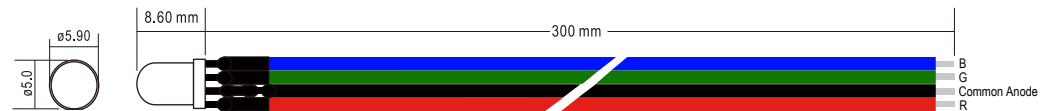

Data Sheet

25 pcs RGB LED with 300mm Cable, 12V/DC

Ø3mm RGB LED Cable Set

B/N	Item no.	Light Source	RGB		
2102589	T1810O093	Wavelength / color temperature	R:620-625	G:520-525	B:465-470
		Max. Luminous intensity	R:1000-1500	G:4000-5000	B:2000-3000
		Viewing angle (typ.)	30°		
		Forward current (max.)	20mA		
		Forward voltage (typ.)	12V		
		Contents	25 pcs		

Ø5mm RGB LED Cable Set

B/N	Item no.	Light Source	RGB		
2102610	T1810O113	Wavelength / color temperature	R:620-625	G:520-525	B:465-470
		Max. Luminous intensity	R:1800-2500	G:5000-6000	B:3000-4000
		Viewing angle (typ.)	30°		
		Forward current (max.)	20mA		
		Forward voltage (typ.)	12V		
		Contents	25 pcs		