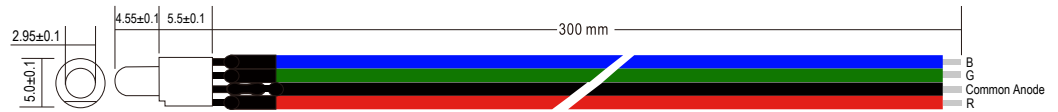

Data Sheet

25 pcs RGB LED with 300mm Cable, 12V/DC

Ø3mm RGB LED Cable Set

B/N	Item no.	Light Source	RGB		
2102589	T1810O093	Wavelength / color temperature	R:620-625	G:520-525	B:465-470
		Max. Luminous intensity	R:1000-1500	G:4000-5000	B:2000-3000
		Viewing angle (typ.)	30°		
		Forward current (max.)	20mA		
		Forward voltage (typ.)	12V		
		Contents	25 pcs		

Ø5mm RGB LED Cable Set

B/N	Item no.	Light Source	RGB		
2102610	T1810O113	Wavelength / color temperature	R:620-625	G:520-525	B:465-470
		Max. Luminous intensity	R:1800-2500	G:5000-6000	B:3000-4000
		Viewing angle (typ.)	30°		
		Forward current (max.)	20mA		
		Forward voltage (typ.)	12V		
		Contents	25 pcs		