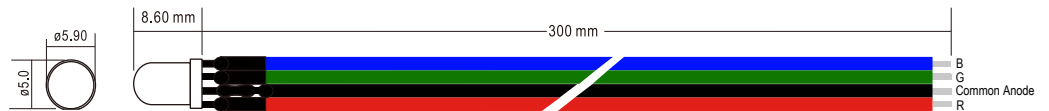

Data Sheet

25 pcs RGB LED with 300mm Cable, 24V/DC

Ø3mm RGB LED Cable Set

B/N	Item no.	Light Source	RGB		
2102600	T18100103	Wavelength / color temperature	R:620-625	G:520-525	B:465-470
		Max. Luminous intensity	R:1000-1500	G:4000-5000	B:2000-3000
		Viewing angle (typ.)	30°		
		Forward current (max.)	20mA		
		Forward voltage (typ.)	24V		
		Contents	25 pcs		

Ø5mm RGB LED Cable Set

B/N	Item no.	Light Source	RGB		
2102620	T18100123	Wavelength / color temperature	R:620-625	G:520-525	B:465-470
		Max. Luminous intensity	R:1800-2500	G:5000-6000	B:3000-4000
		Viewing angle (typ.)	30°		
		Forward current (max.)	20mA		
		Forward voltage (typ.)	24V		
		Contents	25 pcs		