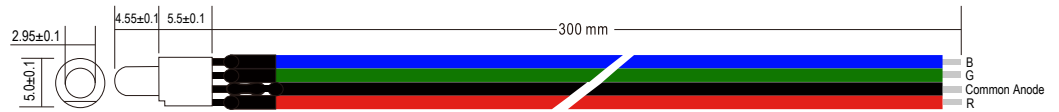

Data Sheet

25 pcs RGB LED with 300mm Cable, 24V/DC

Ø3mm RGB LED Cable Set

B/N	Item no.	Light Source	RGB		
2102600	T18100103	Wavelength / color temperature	R:620-625	G:520-525	B:465-470
		Max. Luminous intensity	R:1000-1500	G:4000-5000	B:2000-3000
		Viewing angle (typ.)	30°		
		Forward current (max.)	20mA		
		Forward voltage (typ.)	24V		
		Contents	25 pcs		

Ø5mm RGB LED Cable Set

B/N	Item no.	Light Source	RGB		
2102620	T18100123	Wavelength / color temperature	R:620-625	G:520-525	B:465-470
		Max. Luminous intensity	R:1800-2500	G:5000-6000	B:3000-4000
		Viewing angle (typ.)	30°		
		Forward current (max.)	20mA		
		Forward voltage (typ.)	24V		
		Contents	25 pcs		