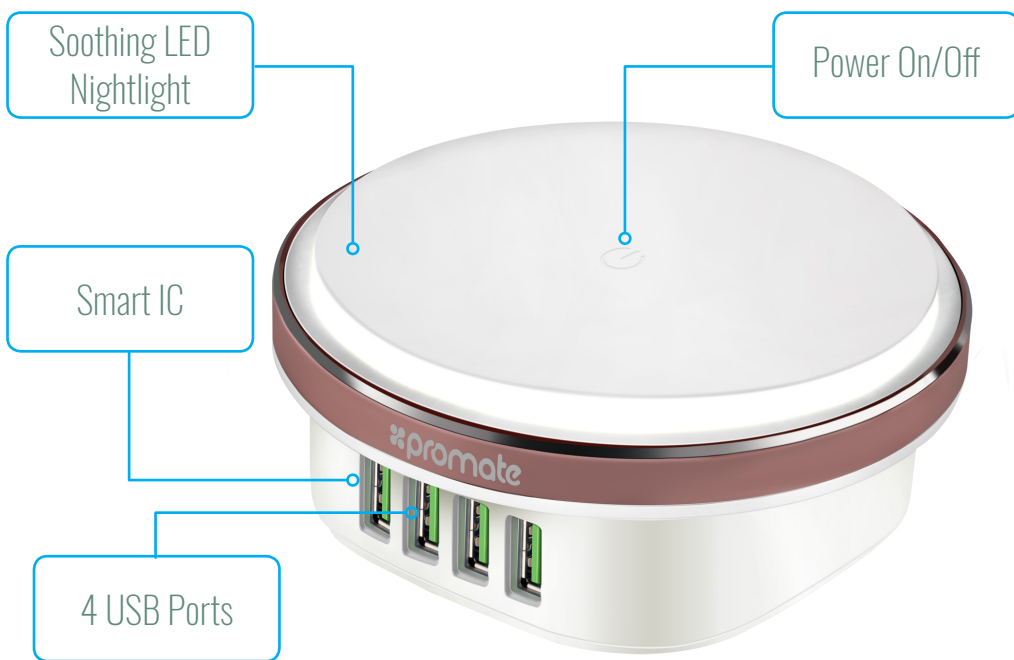

High Power USB Desktop Charging Hub With LED Night Light

4 USB Charging Ports • Energy Efficient Design • Overcharging and Short Circuit Protection

NIGHTLIGHT AND CHARGING SOLUTION

Plug In Options

- Smartphone & Tablet Charging
- Ultra-Portable
- Automatic Voltage Regulation
- Overload Protection
- Safe & Reliable
- Night Light

ChargeLite-4, a 4400mA USB charging power station allows you to charge up to 4 USB powered devices simultaneously. It also features an intelligent multiple safety function to provide optimum protection from over-current, over-voltage, short-circuit and over-temperature. This white LED nightlight can illuminate any dark space in your home or office. ChargeLite-4 is the ultimate solution to power your devices easily and simultaneously.

Specifications

- Input power: AC 100-240V 0.8A, 50/60Hz
- Output: DC 5V, 4.4 (Max)
- LED brightness: 25 Lumens
- Made from ABS Plastic

Available Color

COMPATIBILITY	PACKAGING CONTENT	COLOR	CERTIFICATION
All USB Enabled Devices	» ChargeLite-4	White	CE RoHS FC