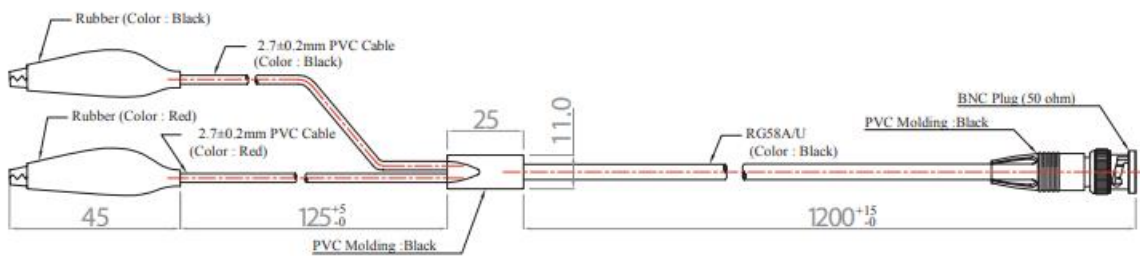

Item no.: 2108305

Data Sheet

BNC Plug to Croc Clips Lead

Wiring Schedule	
Red Banana	----- Inner Conductor
Black Banana	----- Braided Wire