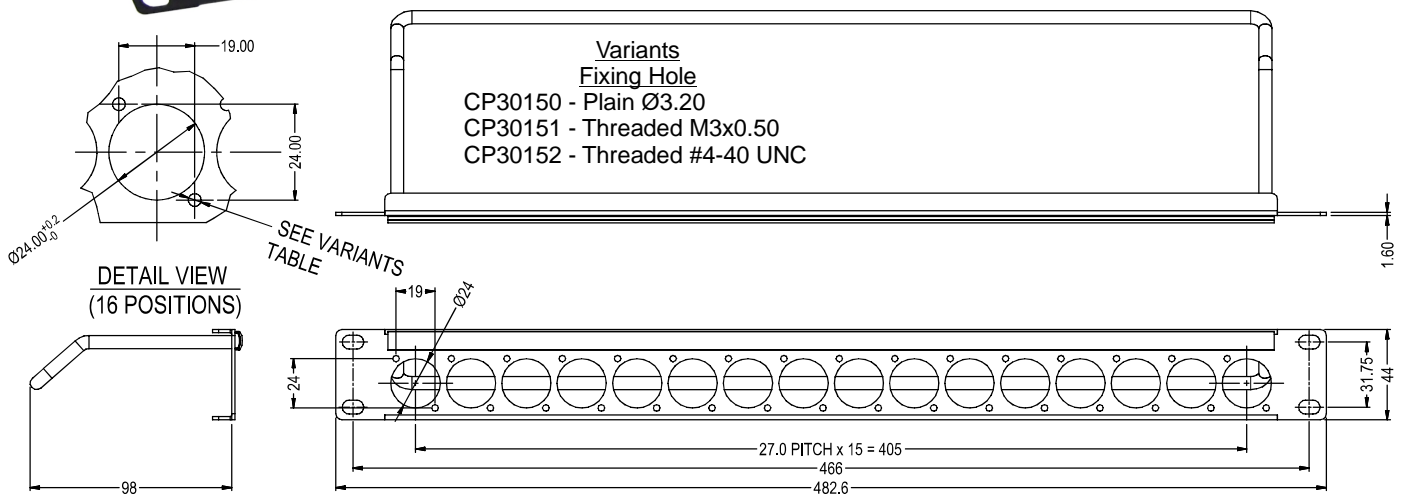

CLIFF

1U PANELS

16 holes of Ø24mm with cable bar and label strip

VARIANTS

CP30150 - 1U PANEL WITH PLAIN HOLES

CP30151 - 1U PANEL WITH M3 HOLES

CP30152 - 1U PANEL WITH 4-40 HOLES

LOADED PANEL