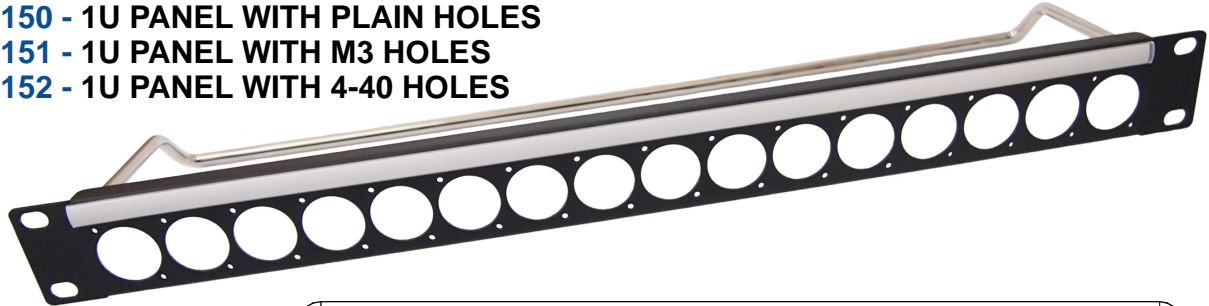

CLIFF

1U PANELS

16 holes of Ø24mm with cable bar and label strip

VARIANTS

CP30150 - 1U PANEL WITH PLAIN HOLES

CP30151 - 1U PANEL WITH M3 HOLES

CP30152 - 1U PANEL WITH 4-40 HOLES

LOADED PANEL

CP30170 - 1U Panel loaded with 16 x 75Ω Insulated BNC Connectors. M3 holes. Front mounted.

CP30171 - 1U Panel loaded with 16 x 75Ω Insulated BNC Connectors. #4-40 holes. Front mounted

CLIFF

LOADED PANELS

CP30172 - 1U Panel loaded with 16 x CAT6 RJ45 Connectors. #4-40 holes. Front mounted
CP30173 - 1U Panel loaded with 16 x CAT6 RJ45 Connectors. M3 holes. Front mounted

CP30174 - 1U Panel loaded with 16 x HDMI A-A Connectors. M3 Holes. Front mounted