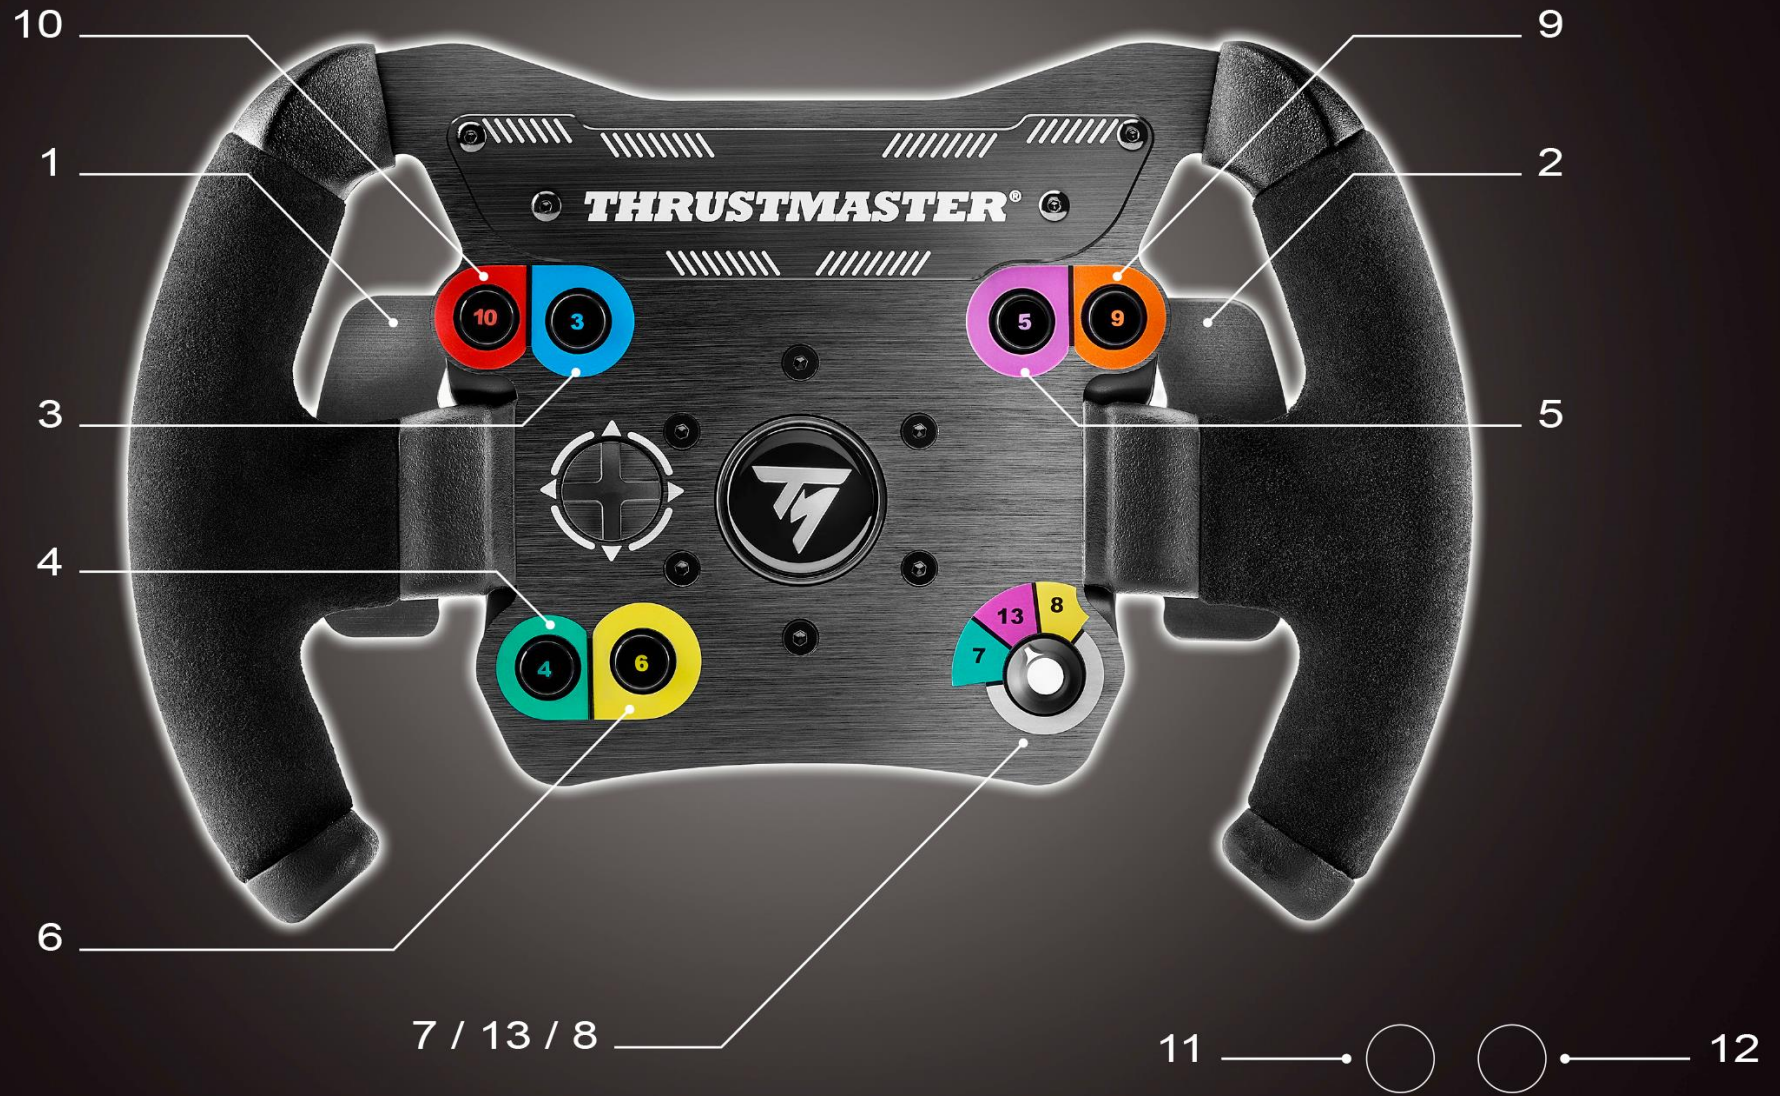

**THRUSTMASTER®**

**TM OPEN WHEEL  
ADD-ON**

*PC - Generic Mapping*

**THRUSTMASTER®**

**TM OPEN WHEEL  
ADD-ON**

*PS4™ - Generic Mapping*

# THRUSTMASTER®

# TM OPEN WHEEL ADD-ON