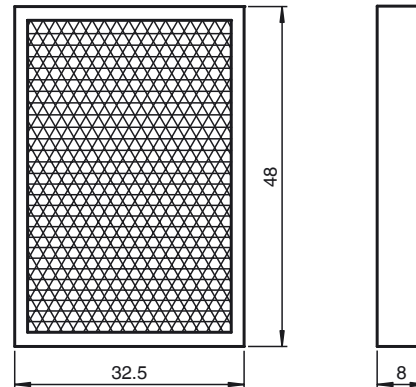

Dimensions

Model Number

REF-A48

Reflector, rectangular 48 mm x 32.5 mm, self-adhesive

Features

- Self-adhesive for simple installation
- Rectangular design

Technical data

General specifications

Construction type rectangular

Ambient conditions

Ambient temperature -20 ... 85 °C (-4 ... 185 °F)

Mechanical specifications

Material PMMA/ABS

Dimensions 48 mm x 32.5 mm x 8 mm

Mounting self-adhesive