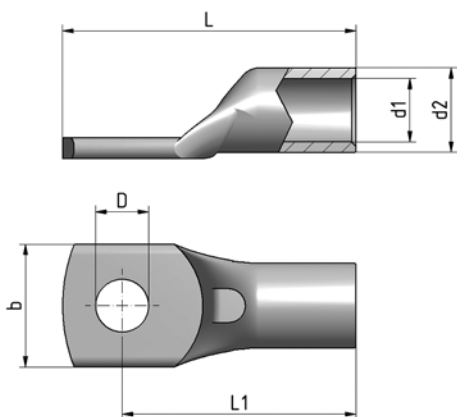

Copper cable lugs

Copper cable lugs are designed for connecting copper cables, coils and busbars. All the cable lugs conform to the SEN-norm, standard SFS 2663 and the T2 thermal class. Cable lugs are also compatible with PEX cables.

The lugs are manufactured of 99.9 % pure copper and electrolytically coated by tin. Installation of the cable lugs can be performed by the most basic crimping tools.

PK-series

PK-series cable lugs are compatible with all kind of stranded (also compressed) wires.

STK code	Product code	Product name	Conductor (mm²)	D (mm)	L (mm)	L1 (mm)	d1 (mm)	d2 (mm)	b (mm)	Package (pce)
52 011 01	VA01-0094	PK 0,75-3	0,75	3,3	16	13	1,3	3	6,1	100
52 011 02	VA01-0095	PK 0,75-4	0,75	4,2	17	13,5	1,3	3	6,5	100
52 003 13	VA01-0226	PK 0,75-5	0,75	5,4	21	15,5	1,3	3	10	100
52 011 05	VA01-0096	PK 1,5-3	1,5	3,3	16	13	1,9	3,4	6,5	100
52 011 06	VA01-0097	PK 1,5-4	1,5	4,2	17	13,5	1,9	3,4	6,5	100
52 011 07	VA01-0027	PK 1,5-5	1,5	5,4	18	13,5	1,9	3,4	7,5	100
52 011 10	VA01-0028	PK 2,5-3	2,5	3,3	16	13	2,6	4,2	6,5	100
52 011 11	VA01-0029	PK 2,5-4	2,5	4,2	17	13,5	2,6	4,2	6,5	100
52 011 12	VA01-0030	PK 2,5-5	2,5	5,4	18	13,5	2,6	4,2	7,5	100
52 011 13	VA01-0031	PK 2,5-6	2,5	6,4	21	15,5	2,6	4,2	8,5	100
52 011 20	VA01-0032	PK 6-4	6	4,3	23	17,5	3,6	6	8,5	100
52 011 21	VA01-0033	PK 6-5	6	5,5	23	17,5	3,6	6	9,5	100
52 011 22	VA01-0034	PK 6-6	6	6,5	25	17,5	3,6	6	9,5	100
52 011 23	VA01-0035	PK 6-8	6	8,5	30	23	3,6	6	13	100
52 011 25	VA01-0045	PK 10-5	10	5,5	32	22	5	8	11,5	100
52 011 26	VA01-0046	PK 10-6	10	6,5	32	22	5	8	11,5	100
52 011 27	VA01-0047	PK 10-8	10	8,5	34	22	5	8	13,5	100
52 011 28	VA01-0129	PK 10-10	10	10,5	40	27	5	8	14	100
52 011 29	VA01-0130	PK 10-12	10	12,5	45	33	5	8	18	100
52 003 00	VA01-0048	PK 16-5	16	5,5	34	27	6	9	13	100
52 011 30	VA01-0049	PK 16-6	16	6,5	34	26	6	9	13	100
52 011 31	VA01-0050	PK 16-8	16	8,5	34	26	6	9	13	100
52 011 32	VA01-0131	PK 16-10	16	10,5	40	29	6	9	16	100
52 011 33	VA01-0132	PK 16-12	16	12,5	43,5	31,5	6	9	18	100
52 003 01	VA01-0133	PK 16-14	16	14	43,5	31,5	6	9	18	100
52 011 35	VA01-0221	PK 25-6	25	6,5	37	30	8	11	16	100
52 011 36	VA01-0051	PK 25-8	25	8,5	37	30	8	11	17	100
52 011 37	VA01-0115	PK 25-10	25	10,5	40	33	8	11	17	100
52 011 38	VA01-0116	PK 25-12	25	12,5	46	34	8	11	20	100
52 003 02	VA01-0117	PK 25-14	25	14	46	34	8	11	20	100
52 011 39	VA01-0118	PK 25-16	25	17	54	39,5	8	11	23	100
52 011 40	VA01-0052	PK 35-6	35	6,5	44	35	9	13	18,5	100
52 011 41	VA01-0053	PK 35-8	35	8,5	44	35	9	13	18,5	100
52 011 42	VA01-0119	PK 35-10	35	10,5	44	35	9	13	18,5	100
52 011 43	VA01-0120	PK 35-12	35	12,5	48,5	36,5	9	13	20	100
52 017 43	VA01-0121	PK 35-14	35	14	48,5	36,5	9	13	20	100
52 011 44	VA01-0122	PK 35-16	35	17	56	41,5	9	13	23	100
52 003 03	VA01-0054	PK 50-6	50	6,5	49	40	11	14,5	21	100
52 011 45	VA01-0055	PK 50-8	50	8,5	49	40	11	14,5	21	100
52 011 46	VA01-0123	PK 50-10	50	10,5	49	40	11	14,5	21	100
52 011 47	VA01-0124	PK 50-12	50	12,5	55	43	11	14,5	23	100
52 017 47	VA01-0125	PK 50-14	50	14	55	43	11	14,5	23	100
52 011 48	VA01-0126	PK 50-16	50	17	60,5	46	11	14,5	24	100