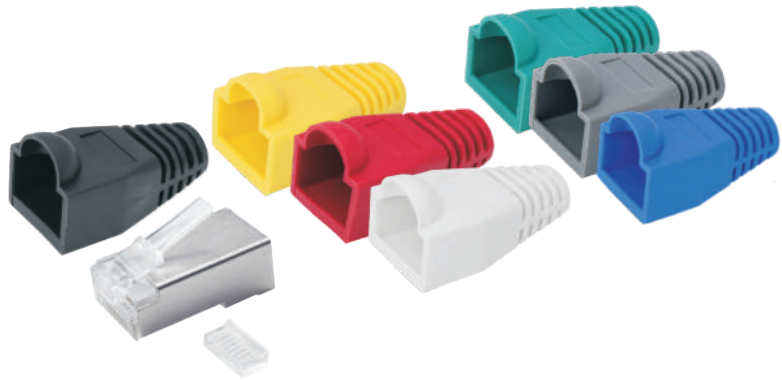

## 25pcs RJ-45 Modular Plug Connector Set 8P8C, CAT5E

- 1906C172 - Black
- 1906C173 - Grey
- 1906C174 - Green
- 1906C175 - Blue
- 1906C176 - Yellow
- 1906C177 - Red
- 1906C178 - White

Technical:  
 250 V/AC max. at 2 amp.  
 Dielectric with standing 500 V/AC  
 Insulation resistance: 500Mohm  
 Termination resistance: 35 Mohm  
 Mechanical:  
 Cable-to-Plug tensile strength: 20LBs (89N) min.  
 Durability: 500 mating cycles