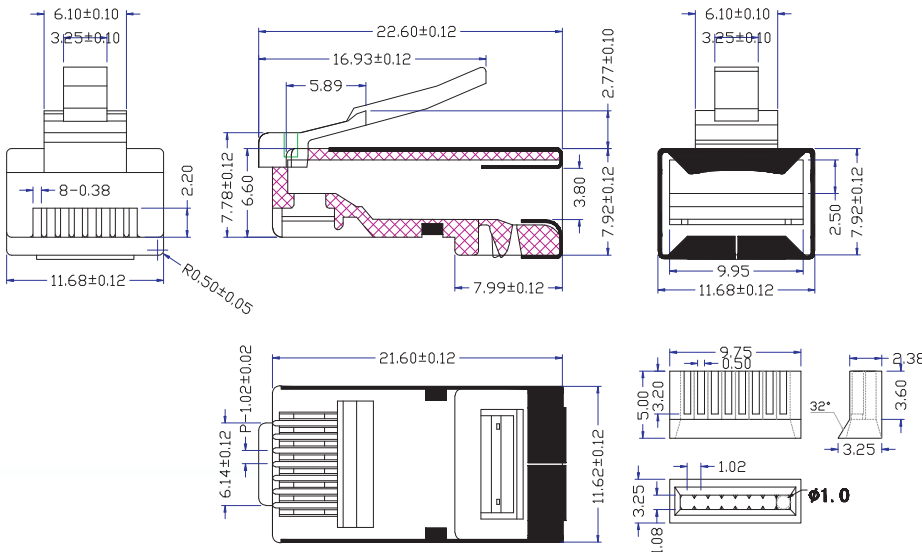

## 25pcs RJ-45 Modular Plug Connector Set 8P8C, CAT5E

- 1906C172 - Black
- 1906C173 - Grey
- 1906C174 - Green
- 1906C175 - Blue
- 1906C176 - Yellow
- 1906C177 - Red
- 1906C178 - White

Technical:  
 250 V/AC max. at 2 amp.  
 Dielectric with standing 500 V/AC  
 Insulation resistance: 500Mohm  
 Termination resistance: 35 Mohm  
 Mechanical:  
 Cable-to-Plug tensile strength: 20LBs (89N) min.  
 Durability: 500 mating cycles