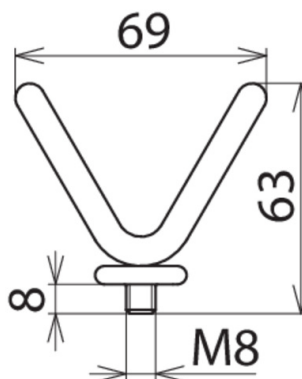

EL M8 G PHE (766 924)

Figure without obligation

Figure without obligation

Type	EL M8 G PHE
Part No.	766 924
Application	For overhead lines only
Material	StSt
Weight	46 g
Customs tariff number (Comb. Nomenclature EU)	90309000
GTIN	4013364094840
PU	1 pc(s)