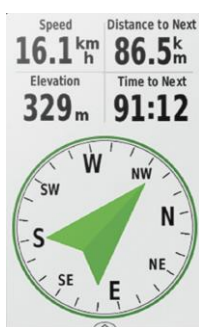

PRODUCT IMAGES:

GEOCACHING LIVE

ACTIVE WEATHER

ELECTRONIC COMPASS

BAROMETRIC ALTIMETER

8MP CAMERA (750, 750t)

TOPOACTIVE EUROPE (750t)

PRODUCT COMPARISON:

	Oregon® 700	Oregon® 750	Oregon® 750t
3-inch colour sunlight-readable touchscreen display with dual orientation	•	•	•
Worldwide basemap with shaded relief	•	•	•
BirdsEye™ Satellite Imagery (1-year subscription) ²	•	•	•
High-sensitivity, WAAS-enabled GPS receiver with HotFix® and GLONASS support	•	•	•
Geocaching Live	•	•	•
Active Weather support ³	•	•	•
Wi-Fi®, Bluetooth®, ANT+® capable	•	•	•
IPX7 water rating ⁴	•	•	•
Electronic compass	•	•	•
Barometric altimeter	•	•	•
Connect IQ™ compatible	•	•	•
Rechargeable NiMH battery pack included		•	•
AC Adapter included		•	•
8 megapixel autofocus camera with LED flash/torch		•	•
Preloaded TopoActive Europe			•

Packaging languages:

Western Europe: English, French, Italian, German, Spanish, Portuguese
 Eastern Europe: English, Polish, Czech, Slovenian, Croatian

PHYSICAL AND PERFORMANCE:

Physical dimensions:	2.4" x 4.5" x 1.3" / 6.1 x 11.4 x 3.3 cm	Wireless:	Wi-Fi®, Bluetooth®, and ANT+®
Weight:	7.4 oz. / 209.8 g with batteries	Interface:	High-speed USB and NMEA 0183 compatible
Display size:	1.5"W x 2.5"H / 3.8 x 6.3 cm; 3" diag. / 7.6 cm	Accepts data cards:	Yes - microSD™ card up to 32GB (not included)
Display resolution:	240 x 400 pixels	Waypoints:	10,000
Battery:	Rechargeable NiMH pack (included with 750, 750t) or 2 AA batteries (not included); NiMH or Lithium recommended	Routes:	250
Battery life:	up to 16 hours (rechargeable & AA batteries)	Track log:	20,000 points, 250 saved tracks
Water rating:	IPX7 ⁴	Map segments:	15,000