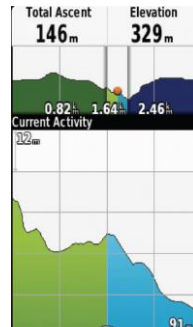

PRODUCT IMAGES:

GEOCACHING LIVE

ACTIVE WEATHER

ELECTRONIC COMPASS

BAROMETRIC ALTIMETER

8MP CAMERA (750, 750t)

TOPOACTIVE EUROPE (750t)

PRODUCT COMPARISON:

	Oregon® 700	Oregon® 750	Oregon® 750t
3-inch colour sunlight-readable touchscreen display with dual orientation	•	•	•
Worldwide basemap with shaded relief	•	•	•
BirdsEye™ Satellite Imagery (1-year subscription) ²	•	•	•
High-sensitivity, WAAS-enabled GPS receiver with HotFix® and GLONASS support	•	•	•
Geocaching Live	•	•	•
Active Weather support ³	•	•	•
Wi-Fi®, Bluetooth®, ANT+® capable	•	•	•
IPX7 water rating ⁴	•	•	•
Electronic compass	•	•	•
Barometric altimeter	•	•	•
Connect IQ™ compatible	•	•	•
Rechargeable NiMH battery pack included		•	•
AC Adapter included		•	•
8 megapixel autofocus camera with LED flash/torch		•	•
Preloaded TopoActive Europe			•

Packaging languages:

Western Europe: English, French, Italian, German, Spanish, Portuguese
 Eastern Europe: English, Polish, Czech, Slovenian, Croatian

PHYSICAL AND PERFORMANCE:

Physical dimensions:	2.4" x 4.5" x 1.3" / 6.1 x 11.4 x 3.3 cm	Wireless:	Wi-Fi®, Bluetooth®, and ANT+®
Weight:	7.4 oz. / 209.8 g with batteries	Interface:	High-speed USB and NMEA 0183 compatible
Display size:	1.5"W x 2.5"H / 3.8 x 6.3 cm; 3" diag. / 7.6 cm	Accepts data cards:	Yes - microSD™ card up to 32GB (not included)
Display resolution:	240 x 400 pixels	Waypoints:	10,000
Battery:	Rechargeable NiMH pack (included with 750, 750t) or 2 AA batteries (not included); NiMH or Lithium recommended	Routes:	250
Battery life:	up to 16 hours (rechargeable & AA batteries)	Track log:	20,000 points, 250 saved tracks
Water rating:	IPX7 ⁴	Map segments:	15,000