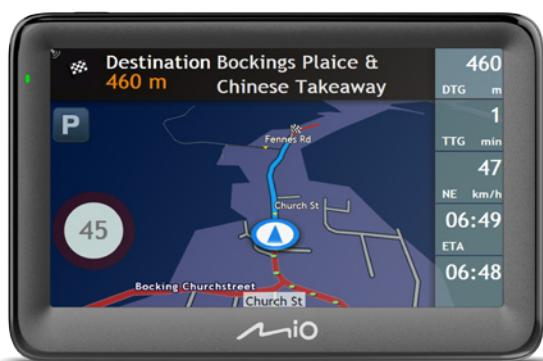

Easy-to-use car navigation

Designed with QuickStart, the Pilot™ 15 LM has a simplified menu and QuickSpell Search so you can set your destination in seconds. At the simple tap of a finger your destination is set and your route is ready.

* Map updates included for the lifetime of your Mio device.

Get there faster – Optimized routing

With optimized routing, the Pilot™ 15 LM calculates the fastest timing or shortest distance to reach your destination. So, whether you are working on a schedule or want to save on fuel, the Pilot™ 15 LM is there for you.

Bigger screen for bigger journeys

Made to wow, the Pilot™ 15 LM has a 5" extra-large touch screen with 480 x 272 display resolution, allowing for clear, widescreen viewing. The smooth touchscreen ensures inputting your journey is easy and the large screen means you don't need to take your eyes off the road.

Spoken street names so you never lose your way

With spoken street names, your Pilot™ 15 LM will always help you find your way, wherever you may be. The device comes with integrated turn-by-turn voice guidance and Text to Speech (TTS) technology.