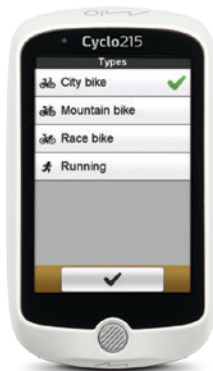

The best experience
in cycling navigation

Cyclo™ 215 HC

AVAILABLE WITH FULL EUROPEAN MAPS

Wireless heart rate monitor, wheel and cadence sensor are included.

Easy and user friendly navigation

Large on-screen control buttons and simple menu structure

The turn-by-turn navigation effortlessly guides you, indicating every instruction with a clear sound alert. With its large anti-glare 3,5" touch screen, the simple menu structure and clear on-screen buttons, the Mio Cyclo™ 215 HC offers you true ease of use.

Cyclo™ 215 HC

AVAILABLE WITH FULL EUROPEAN MAPS

Weight: 151 grams

Where Am I Function

Profile - Bike Type

Surprise Me™

Tracks Menu

The Mio Cyclo™ 215 HC measures time, speed, distance, height, calorie consumption and more. With the desktop application, you are able to store your data, manage your route history and share your experiences with your friends. The easy-to-use tool allows you to download routes and enjoy new roads and areas others find interesting. The application is also your one-stop shop for managing your device and downloading map updates or latest product information.

The Mio Cyclo™ 215 HC is the ideal solution for anyone who enjoys cycling, wants true ease of use and is looking for perfect value for money.

The Mio Cyclo™ 215 HC comes with a built-in ANT+ sensor, allowing you to easily connect with a wireless heart rate monitor, wheel and cadence sensor. The wireless heart rate monitor and wheel and cadence sensors are already included to complete the package.