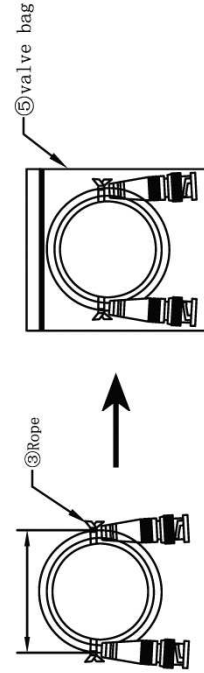

Picture

Structure

Connection

Packing

- packing instruction: 1. Play round roll with karzai tied with, each with two cable tie;
 2. Article 1 with a valve bag, two heads down, as below;
 3. A barcode label in the central stick the valve bag .

NO	Name of materials	Specification
①	BNC Plug	BNC plug
	PVC	55P black plug PVC
	PE	LDPE2426F
②	Cable	1/0.78Cu+144/0.10 CCS Cable
③	Rope	Black Rope
④	Packing	Valve bag
⑤	inner carton	360*300*300mm
⑥	master carton	378*318*330mm

Product Name:

CCTV Cable (RG 59)

Drawn' dDate

2011 .4 .10