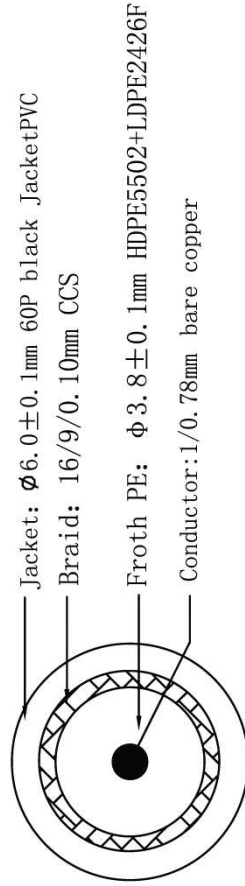

Picture

Structure

Connection

Packing

- packing instruction: 1. Play round roll with karzai tied with, each with two cable tie;
 2. Article 1 with a valve bag, two heads down, as below;
 3. A barcode label in the central stick the valve bag .

NO	Name of materials	Specification
①	BNC Plug	BNC plug
	PVC	55P black plug PVC
	PE	LDPE2426F
②	Cable	1/0.78Cu+144/0.10 CCS Cable
③	Rope	Black Rope
④	Packing	Valve bag
⑤	inner carton	360*300*300mm
⑥	master carton	378*318*330mm

Product Name:

CCTV Cable (RG 59)

Drawn' dDate

2011 .4 .10