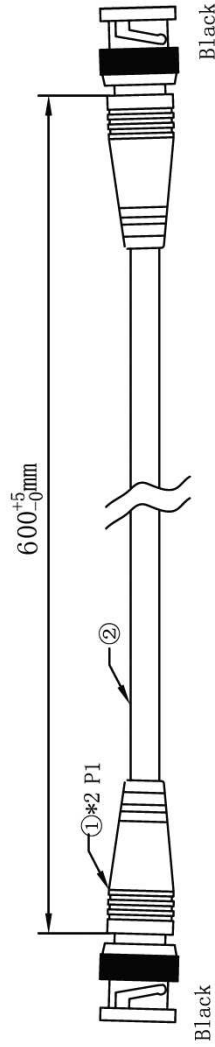

Picture

Structure

Connection

Packing

- packing instruction: 1. Play round roll with karzai tied with, each with two cable tie;
 2. Article 1 with a valve bag, two heads down, as below;
 3. A barcode label in the central stick the valve bag .

NO	Name of materials	Specification
①	BNC Plug	BNC plug
	PVC	55P black plug PVC
	PE	LDPE2426F
②	Cable	1/0.78Cu+144/0.10 CCS Cable
③	Rope	Black Rope
④	Packing	Valve bag
⑤	inner carton	360*300*300mm
⑥	master carton	378*318*330mm

Product Name:

CCTV Cable (RG 59)

Drawn' dDate

2011 .4 .10