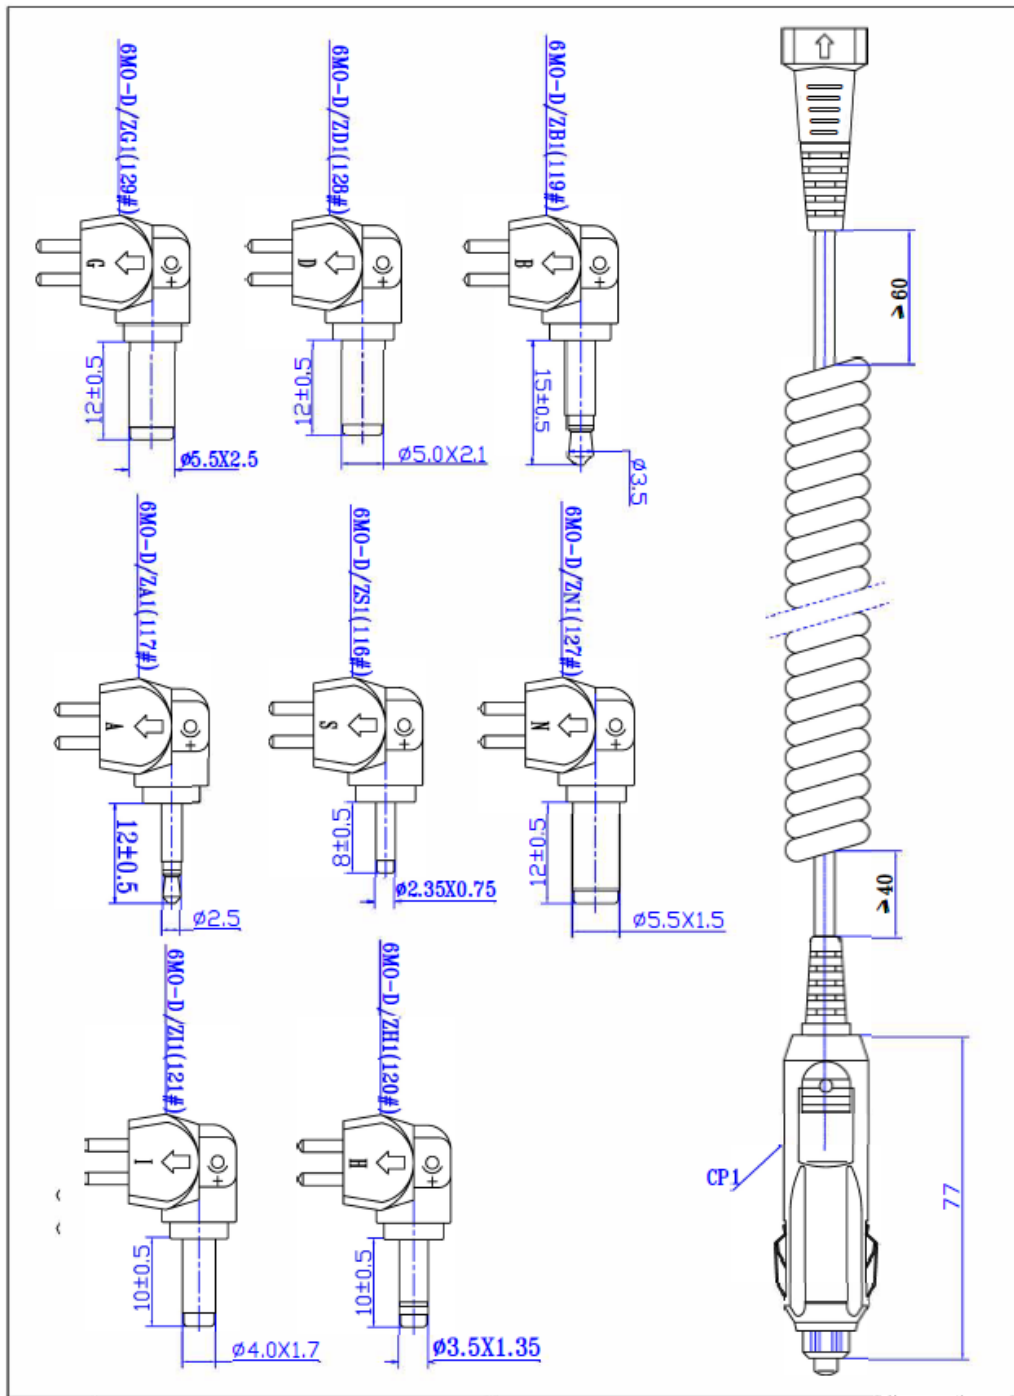

Data Sheet

Cigarette lighter plug with 8 DC Plug

Date: 14-02-2001