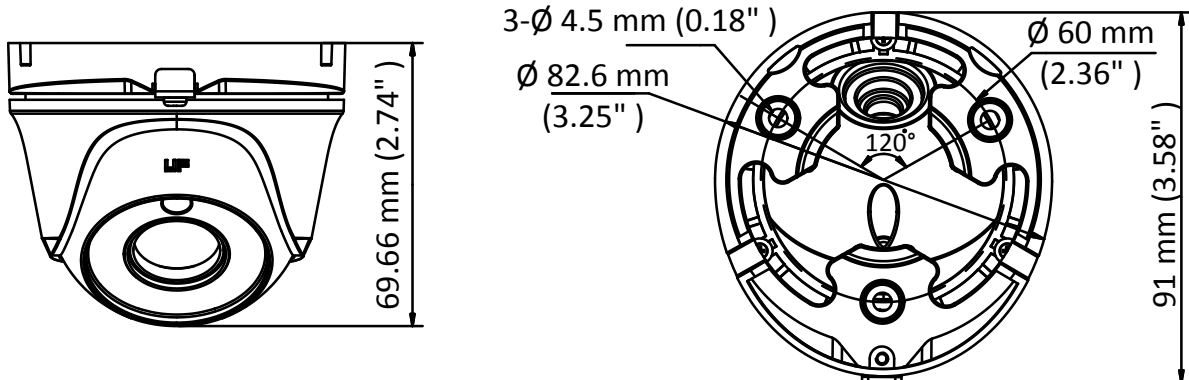

### Key Features

- 2 MP high-performance CMOS
- 1920 × 1080 resolution
- 2.8 mm, 3.6 mm, 6 mm fixed lens
- Day/Night switch
- EXIR 2.0, smart IR, up to 20 m IR distance
- 4 in 1 video output (switchable TVI/AHD/CVI/CVBS)
- IP66

## Specifications

<b>Camera</b>	
Image Sensor	2 MP CMOS image sensor
Signal System	PAL/NTSC
Resolution	1920 (H) × 1080 (V)
Min. Illumination	0.01 Lux@(F1.2, AGC ON), 0 Lux with IR
Shutter Time	1/25 (1/30) s to 1/50,000 s
Lens	2.8 mm, 3.6 mm, 6 mm
Horizontal Field of View	103° (2.8 mm), 80.7° (3.6 mm), 50.1° (6 mm)
Lens Mount	M12
Day & Night	IR cut filter
Angle Adjustment	Pan: 0° to 360°, Tilt: 0° to 75°, Rotation: 0° to 360°
Synchronization	Internal synchronization
Video Frame Rate	PAL: 1080p@25fps NTSC: 1080p@30fps
<b>Menu</b>	
AGC	High/Medium/Low/Off
D/N Mode	Auto/Color/BW (Black and White)
BLC	Support
DWDR	Support
Language	English
Functions	Brightness, Sharpness, DNR, Mirror, Smart IR
<b>Interface</b>	
Video Output	1 HD analog output
Switch Button	TVI/AHD/CVI/CVBS
<b>General</b>	
Operating Conditions	-40 °C to 60 °C (-40 °F to 140 °F), Humidity: 90% or less (non-condensation)
Power Supply	12 VDC ±15%
Power Consumption	Max. 4 W
Protection Level	IP66
Material	Metal
IR Range	Up to 20 m
Dimensions	∅ 82.6 mm × 69.66 mm (∅ 3.38" × 2.74")
Weight	230 g (0.51 lb.)

## Dimension