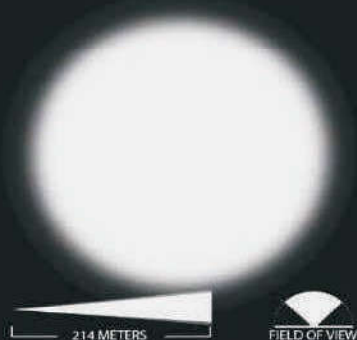

CHARGING OPTIONS

1. MICRO WATERPROOF USB PORT (INCLUDED)
2. MAGNETIC CHARGE PORT (INCLUDED)
3. MAGNETIC CHARGE STATION (ADD ON)