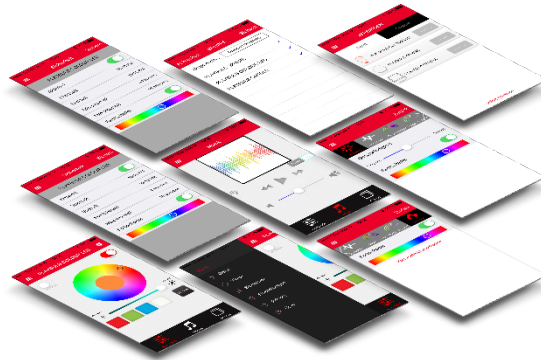

Additional Information

Art No.	Art. description	EAN	HS-Code
BTL505-GN	Playbulb String Basis 10 Meter, Green Edition	6945764511284	940530
BTL506-GN	Playbulb String Extension 5 Meter, Green Edition	6945764511499	940530
BTL505-WT	Playbulb String Basis 10 Meter, white, White Edition (Q1 / 2017)	6945764511529	940530
BTL506-WT	Playbulb String Extension 5 Meter, White Edition (Q1 / 2017)	6945764511512	940530