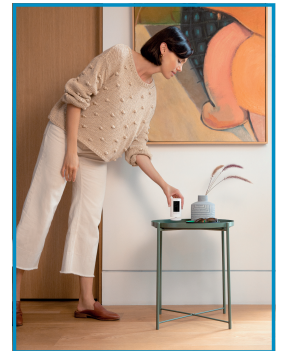

### Ring Stick Up Cam Battery

Add security anywhere – inside or out – with the versatile Stick Up Cam Battery. Its wire-free design means you can put it where you need it and move it when you need to. Place it on a flat surface for flexibility or mount it to a wall for a more permanent solution. With Stick Up Cam Battery, you'll always be connected to home so you can see what's happening at anytime.

*HD Video & Two-Way Talk, Indoor/Outdoor, Removable Battery Pack, Motion-Activated Notifications, Night Vision, Easy Installation.*

Works with [Alexa](#).

Combine Ring with [Alexa](#) for hands-free home monitoring. When anyone triggers Ring's built-in motion sensors, your [Echo](#) device will illuminate and make an announcement, so you'll always know when someone's there. And if you have an [Echo Show](#) or [Echo Spot](#), you can also see, hear and speak to anyone captured on camera.