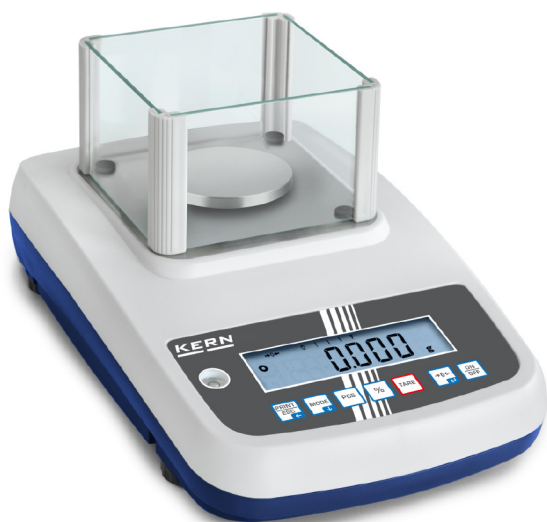

KERN EWJ600-2M

High-quality precision balance with automatic internal adjustment, also with EC type approval [M]

Minimum piece weight at piece counting (Normal):	200 mg
Reference weight:	yes

Functions

Capacity display:	yes
Counting function:	yes
Percentage determination:	yes

Service

DAkkS Certificate:	963-127
Verification:	965-216

Category

Brand:	KERN
Category:	Balances
Product Group:	Precision balance

Packaging & shipping

Delivery:	24 h
Dimensions packaging (WxDxH):	395 x 280 x 275 mm
Gross weight:	3,500 kg
Net weight:	3,100 kg
Shipping method:	Parcel service

Construction

Casing material:	Plastic
Dimensions draft shield (WxDxH):	144 x 139 x 81 mm
Dimensions housing (WxDxH):	220 x 315 x 90 mm
Level indicator:	yes
Material weighing plate:	stainless steel
Overall dimensions mounted (WxDxH):	220 x 315 x 180 mm

Measuring system

Adjustment options:	Internal calibration (auto)
Linearity:	30 mg
Minimum weight (USP):	20 g
Readability [d]:	10 mg
Recommended adjusting weight:	600 g (F1)
Repeatability:	10 mg
Resolution:	60000
Stabilisation time under laboratory conditions:	3 s
Tare range:	599,990 g
Warm up time:	2 h
Weighing capacity [Max]:	600 g
Weighing system:	Strain gauge
Weighing units:	g