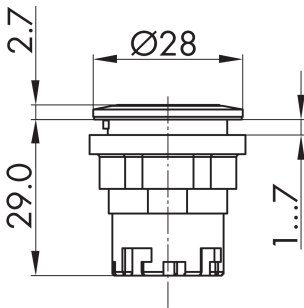

Pushbutton head, maintained, stainless steel JRVAF

Category:	Pushbuttons
Series:	RONDEX-JUWEL®
Panel cut-out:	Ø 22.3 mm
Protection class:	II (protective insulation)
Degree of protection:	IP65 / IP67
Switching function:	maintained action
Travel:	6 mm
Illumination:	yes
With labelling option:	yes
Front bezel:	stainless steel, polished
Shape:	round