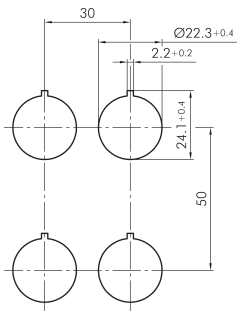

Pushbutton head, maintained, stainless steel JRVAF

Category:	Pushbuttons
Series:	RONDEX-JUWEL®
Panel cut-out:	Ø 22.3 mm
Protection class:	II (protective insulation)
Degree of protection:	IP65 / IP67
Switching function:	maintained action
Travel:	6 mm
Illumination:	yes
With labelling option:	yes
Front bezel:	stainless steel, polished
Shape:	round