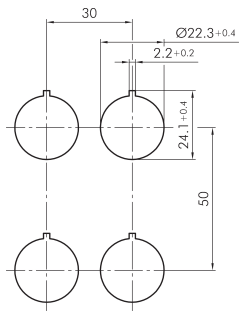

Pushbutton head, maintained, charcoal JRF

Category:	Pushbuttons
Series:	RONDEX-JUWEL®
Panel cut-out:	Ø 22.3 mm
Protection class:	II (protective insulation)
Degree of protection:	IP65 / IP67
Switching function:	maintained action
Travel:	6 mm
Illumination:	yes
With labelling option:	yes
Front bezel:	charcoal
Shape:	round