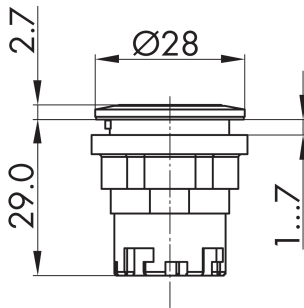

Pushbutton head, maintained, charcoal JRF

Category:	Pushbuttons
Series:	RONDEX-JUWEL®
Panel cut-out:	Ø 22.3 mm
Protection class:	II (protective insulation)
Degree of protection:	IP65 / IP67
Switching function:	maintained action
Travel:	6 mm
Illumination:	yes
With labelling option:	yes
Front bezel:	charcoal
Shape:	round