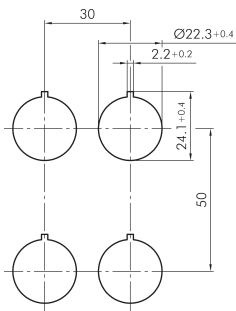

**Illuminated selector head, left maintained, right momentary, charcoal JRWCL**

Description: inclusive four small transparent colour plates in red, yellow, green and blue

Category: Selector Switches (momentary/maintained)  
 Series: RONDEX-JUWEL®  
 Panel cut-out: Ø 22.3 mm  
 Protection class: II (protective insulation)  
 Degree of protection: IP65  
 Switching function: momentary and maintained action  
 Illumination: yes  
 With labelling option: no  
 Front bezel: charcoal  
 Shape: round

reddot award 2018  
winner

Legend

▮ = Switching position >=  
Spring return