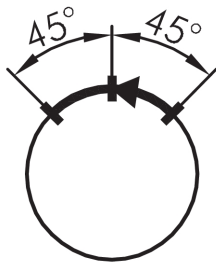

**Illuminated selector head, left maintained, right momentary, charcoal JRWCL**

Description: inclusive four small transparent colour plates in red, yellow, green and blue

Category: Selector Switches (momentary/maintained)  
 Series: RONDEX-JUWEL®  
 Panel cut-out: Ø 22.3 mm  
 Protection class: II (protective insulation)  
 Degree of protection: IP65  
 Switching function: momentary and maintained action  
 Illumination: yes  
 With labelling option: no  
 Front bezel: charcoal  
 Shape: round

reddot award 2018  
winner

Legend

▮ = Switching position >=  
Spring return