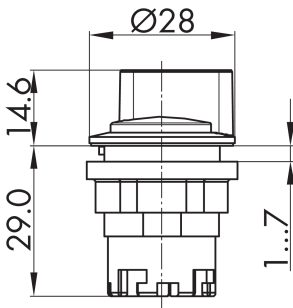

**Illuminated selector head, left maintained, right momentary, charcoal JRWCL**

Description: inclusive four small transparent colour plates in red, yellow, green and blue

Category: Selector Switches (momentary/maintained)  
 Series: RONDEX-JUWEL®  
 Panel cut-out: Ø 22.3 mm  
 Protection class: II (protective insulation)  
 Degree of protection: IP65  
 Switching function: momentary and maintained action  
 Illumination: yes  
 With labelling option: no  
 Front bezel: charcoal  
 Shape: round

reddot award 2018  
winner

Legend

▮ = Switching position >=  
Spring return