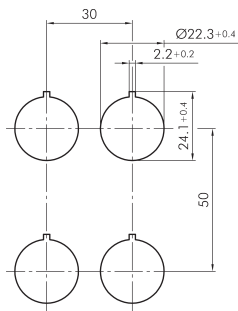

Selector head, maintained, stainless steel JRVAWA

Category:	Selector Switches (momentary/maintained)
Series:	RONDEX-JUWEL®
Panel cut-out:	Ø 22.3 mm
Protection class:	II (protective insulation)
Degree of protection:	IP65
Switching function:	maintained action
Illumination:	no
With labelling option:	no
Front bezel	stainless steel, polished
Shape:	round

reddot award 2018
winner

Legend

■ = Switching position >=
Spring return