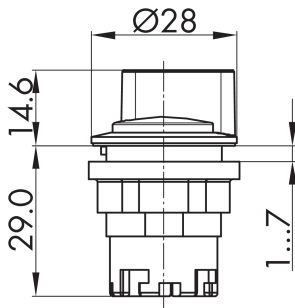

Selector head, maintained, stainless steel JRVAWA

Category:	Selector Switches (momentary/maintained)
Series:	RONDEX-JUWEL®
Panel cut-out:	Ø 22.3 mm
Protection class:	II (protective insulation)
Degree of protection:	IP65
Switching function:	maintained action
Illumination:	no
With labelling option:	no
Front bezel	stainless steel, polished
Shape:	round

reddot award 2018
winner

Legend

■ = Switching position >=
Spring return