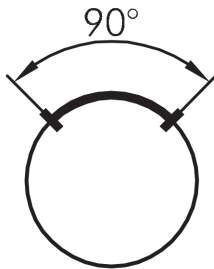

Selector head, maintained, stainless steel JRVAWA

Category:	Selector Switches (momentary/maintained)
Series:	RONDEX-JUWEL®
Panel cut-out:	Ø 22.3 mm
Protection class:	II (protective insulation)
Degree of protection:	IP65
Switching function:	maintained action
Illumination:	no
With labelling option:	no
Front bezel	stainless steel, polished
Shape:	round

reddot award 2018
winner

Legend

■ = Switching position >=
Spring return