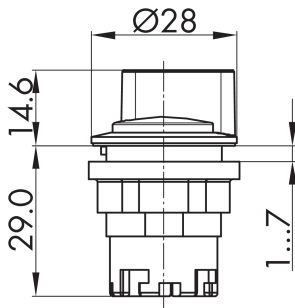

### Selector head, maintained, stainless steel JRVAWB

Category:	Selector Switches (momentary/maintained)
Series:	RONDEX-JUWEL®
Panel cut-out:	Ø 22.3 mm
Protection class:	II (protective insulation)
Degree of protection:	IP65
Switching function:	maintained action
Illumination:	no
With labelling option:	no
Front bezel	stainless steel, polished
Shape:	round

#### Legend

■ = Switching position >=  
Spring return