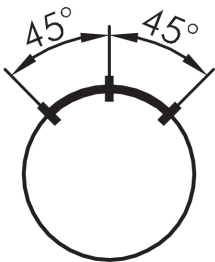

### Selector head, maintained, stainless steel JRVAWB

Category:	Selector Switches (momentary/maintained)
Series:	RONDEX-JUWEL®
Panel cut-out:	Ø 22.3 mm
Protection class:	II (protective insulation)
Degree of protection:	IP65
Switching function:	maintained action
Illumination:	no
With labelling option:	no
Front bezel	stainless steel, polished
Shape:	round

#### Legend

■ = Switching position >=  
Spring return