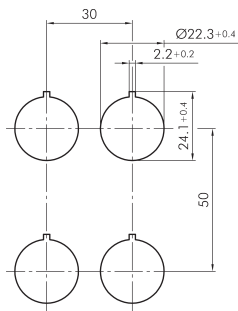

### Selector head, maintained, stainless steel JRVAWB

Category:	Selector Switches (momentary/maintained)
Series:	RONDEX-JUWEL®
Panel cut-out:	Ø 22.3 mm
Protection class:	II (protective insulation)
Degree of protection:	IP65
Switching function:	maintained action
Illumination:	no
With labelling option:	no
Front bezel	stainless steel, polished
Shape:	round

#### Legend

■ = Switching position >=  
Spring return