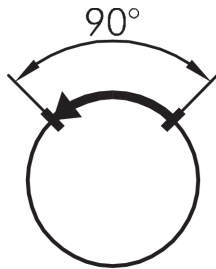

Handy selector head, momentary, silver-coloured JRMGSTA

Description: handy usability, also with gloves

Category: Selector Switches (momentary/maintained)
 Series: RONDEX-JUWEL®
 Panel cut-out: Ø 22.3 mm
 Protection class: II (protective insulation)
 Degree of protection: IP65
 Switching function: momentary action
 Illumination: no
 With labelling option: no
 Front bezel: silver-coloured
 Shape: round

Legend

■ = Switching position >=
 Spring return