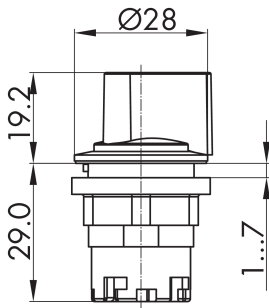

Handy selector head, momentary, silver-coloured JRMGSTA

Description: handy usability, also with gloves

Category: Selector Switches (momentary/maintained)
 Series: RONDEX-JUWEL®
 Panel cut-out: Ø 22.3 mm
 Protection class: II (protective insulation)
 Degree of protection: IP65
 Switching function: momentary action
 Illumination: no
 With labelling option: no
 Front bezel: silver-coloured
 Shape: round

Legend

■ = Switching position >=
 Spring return