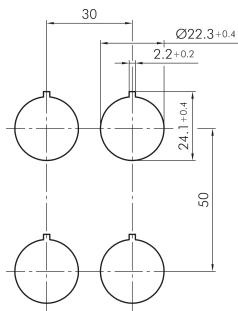

Handy selector head, momentary, silver-coloured JRMGSTA

Description: handy usability, also with gloves

Category: Selector Switches (momentary/maintained)
 Series: RONDEX-JUWEL®
 Panel cut-out: Ø 22.3 mm
 Protection class: II (protective insulation)
 Degree of protection: IP65
 Switching function: momentary action
 Illumination: no
 With labelling option: no
 Front bezel: silver-coloured
 Shape: round

Legend

■ = Switching position >=
 Spring return