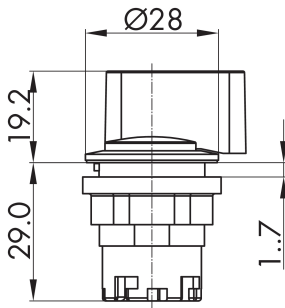

Handy selector head, momentary, silver-coloured JRMGSTB

Description: handy usability, also with gloves

Category: Selector Switches (momentary/maintained)
 Series: RONDEX-JUWEL®
 Panel cut-out: Ø 22.3 mm
 Protection class: II (protective insulation)
 Degree of protection: IP65
 Switching function: momentary action
 Illumination: no
 With labelling option: no
 Front bezel: silver-coloured
 Shape: round

Legend

▬= Switching position >=
 Spring return