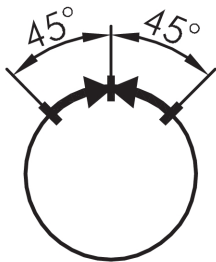

Handy selector head, momentary, silver-coloured JRMGSTB

Description: handy usability, also with gloves

Category: Selector Switches (momentary/maintained)
 Series: RONDEX-JUWEL®
 Panel cut-out: Ø 22.3 mm
 Protection class: II (protective insulation)
 Degree of protection: IP65
 Switching function: momentary action
 Illumination: no
 With labelling option: no
 Front bezel: silver-coloured
 Shape: round

Legend

▬= Switching position >=
 Spring return