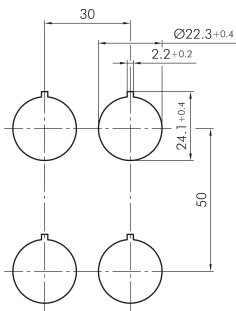

Handy selector head, momentary, silver-coloured JRMGSTB

Description: handy usability, also with gloves

Category: Selector Switches (momentary/maintained)
 Series: RONDEX-JUWEL®
 Panel cut-out: Ø 22.3 mm
 Protection class: II (protective insulation)
 Degree of protection: IP65
 Switching function: momentary action
 Illumination: no
 With labelling option: no
 Front bezel: silver-coloured
 Shape: round

Legend

▬= Switching position >=
 Spring return