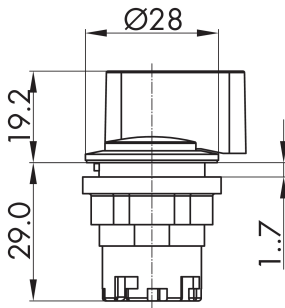

### Handy selector head, maintained, charcoal JRGWB

Description: handy usability, also with gloves

Category: Selector Switches (momentary/maintained)  
 Series: RONDEX-JUWEL®  
 Panel cut-out: Ø 22.3 mm  
 Protection class: II (protective insulation)  
 Degree of protection: IP65  
 Switching function: maintained action  
 Illumination: no  
 With labelling option: no  
 Front bezel: charcoal  
 Shape: round

#### Legend

■ = Switching position >=  
 Spring return