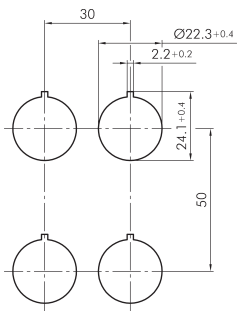

### Handy selector head, maintained, charcoal JRGWB

Description: handy usability, also with gloves

Category: Selector Switches (momentary/maintained)  
 Series: RONDEX-JUWEL®  
 Panel cut-out: Ø 22.3 mm  
 Protection class: II (protective insulation)  
 Degree of protection: IP65  
 Switching function: maintained action  
 Illumination: no  
 With labelling option: no  
 Front bezel: charcoal  
 Shape: round

#### Legend

■ = Switching position >=  
 Spring return