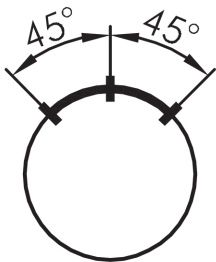

### Handy selector head, maintained, charcoal JRGWB

Description: handy usability, also with gloves

Category: Selector Switches (momentary/maintained)  
 Series: RONDEX-JUWEL®  
 Panel cut-out: Ø 22.3 mm  
 Protection class: II (protective insulation)  
 Degree of protection: IP65  
 Switching function: maintained action  
 Illumination: no  
 With labelling option: no  
 Front bezel: charcoal  
 Shape: round

#### Legend

■ = Switching position >=  
 Spring return