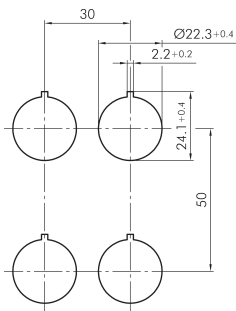

Handy selector head, momentary, charcoal JRGSTA

Description: handy usability, also with gloves

Category: Selector Switches (momentary/maintained)
 Series: RONDEX-JUWEL®
 Panel cut-out: Ø 22.3 mm
 Protection class: II (protective insulation)
 Degree of protection: IP65
 Switching function: momentary action
 Illumination: no
 With labelling option: no
 Front bezel: charcoal
 Shape: round

Legend

■ = Switching position >=
 Spring return