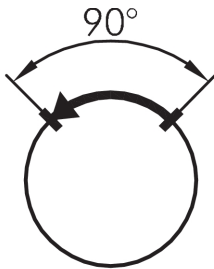

Handy selector head, momentary, charcoal JRGSTA

Description: handy usability, also with gloves

Category: Selector Switches (momentary/maintained)
 Series: RONDEX-JUWEL®
 Panel cut-out: Ø 22.3 mm
 Protection class: II (protective insulation)
 Degree of protection: IP65
 Switching function: momentary action
 Illumination: no
 With labelling option: no
 Front bezel: charcoal
 Shape: round

Legend

■ = Switching position >=
 Spring return