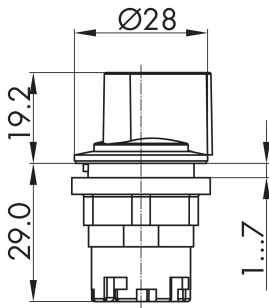

Handy selector head, momentary, charcoal JRGSTA

Description: handy usability, also with gloves

Category: Selector Switches (momentary/maintained)
 Series: RONDEX-JUWEL®
 Panel cut-out: Ø 22.3 mm
 Protection class: II (protective insulation)
 Degree of protection: IP65
 Switching function: momentary action
 Illumination: no
 With labelling option: no
 Front bezel: charcoal
 Shape: round

Legend

■ = Switching position >=
 Spring return