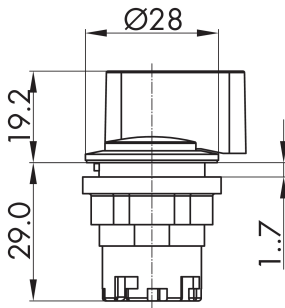

Handy selector head, momentary, stainless steel JRVAGSTB

Description: handy usability, also with gloves

Category: Selector Switches (momentary/maintained)
 Series: RONDEX-JUWEL®
 Panel cut-out: Ø 22.3 mm
 Protection class: II (protective insulation)
 Degree of protection: IP65
 Switching function: momentary action
 Illumination: no
 With labelling option: no
 Front bezel: stainless steel, polished
 Shape: round

Legend

▬= Switching position >=
 Spring return