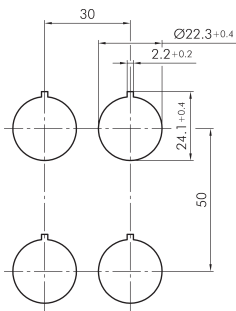

Handy selector head, momentary, stainless steel JRVAGSTB

Description: handy usability, also with gloves

Category: Selector Switches (momentary/maintained)
 Series: RONDEX-JUWEL®
 Panel cut-out: Ø 22.3 mm
 Protection class: II (protective insulation)
 Degree of protection: IP65
 Switching function: momentary action
 Illumination: no
 With labelling option: no
 Front bezel: stainless steel, polished
 Shape: round

Legend

▬= Switching position >=
 Spring return