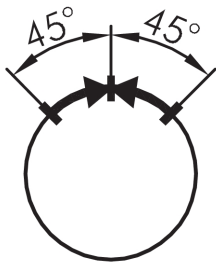

Handy selector head, momentary, stainless steel JRVAGSTB

Description: handy usability, also with gloves

Category: Selector Switches (momentary/maintained)
 Series: RONDEX-JUWEL®
 Panel cut-out: Ø 22.3 mm
 Protection class: II (protective insulation)
 Degree of protection: IP65
 Switching function: momentary action
 Illumination: no
 With labelling option: no
 Front bezel: stainless steel, polished
 Shape: round

Legend

▬= Switching position >=
 Spring return