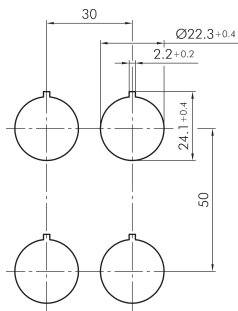

**Illuminated selector head, left maintained, right momentary, stainless steel JRVAWCL**

Description: inclusive four small transparent colour plates in red, yellow, green and blue

Category: Selector Switches (momentary/maintained)  
 Series: RONDEX-JUWEL®  
 Panel cut-out: Ø 22.3 mm  
 Protection class: II (protective insulation)  
 Degree of protection: IP65  
 Switching function: momentary and maintained action  
 Illumination: yes  
 With labelling option: no  
 Front bezel: stainless steel, polished  
 Shape: round

reddot award 2018  
winner

Legend

▮ = Switching position >=  
 Spring return