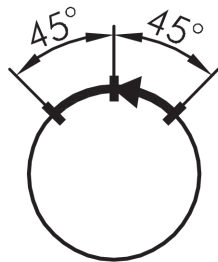

**Illuminated selector head, left maintained, right momentary, stainless steel JRVAWCL**

Description: inclusive four small transparent colour plates in red, yellow, green and blue

Category: Selector Switches (momentary/maintained)  
 Series: RONDEX-JUWEL®  
 Panel cut-out: Ø 22.3 mm  
 Protection class: II (protective insulation)  
 Degree of protection: IP65  
 Switching function: momentary and maintained action  
 Illumination: yes  
 With labelling option: no  
 Front bezel: stainless steel, polished  
 Shape: round

reddot award 2018  
winner

Legend

▮ = Switching position >=  
 Spring return