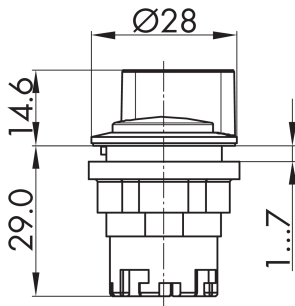

**Illuminated selector head, left maintained, right momentary, stainless steel JRVAWCL**

Description: inclusive four small transparent colour plates in red, yellow, green and blue

Category: Selector Switches (momentary/maintained)  
 Series: RONDEX-JUWEL®  
 Panel cut-out: Ø 22.3 mm  
 Protection class: II (protective insulation)  
 Degree of protection: IP65  
 Switching function: momentary and maintained action  
 Illumination: yes  
 With labelling option: no  
 Front bezel: stainless steel, polished  
 Shape: round

reddot award 2018  
winner

Legend

▮ = Switching position >=  
 Spring return