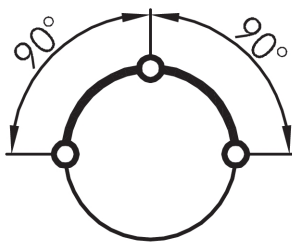

Key actuator head, maintained, silver-coloured JRMSSA12E

Description: including two keys other lock types on request

Category: Key Switches (momentary/maintained)
 Series: RONDEX-JUWEL®
 Panel cut-out: Ø 22.3 mm
 Protection class: II (protective insulation)
 Degree of protection: IP65
 Switching function: maintained action
 Illumination: no
 With labelling option: no
 Front bezel: silver-coloured
 Shape: round

reddot award 2018
winner

Legend

- = Switching position
- > = Spring return
- = Key removable position