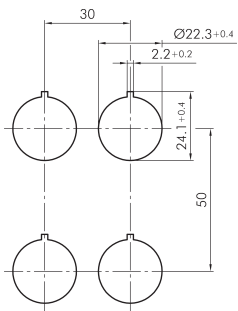

Key actuator head, maintained, silver-coloured JRMSSA12E

Description: including two keys other lock types on request

Category: Key Switches (momentary/maintained)
 Series: RONDEX-JUWEL®
 Panel cut-out: Ø 22.3 mm
 Protection class: II (protective insulation)
 Degree of protection: IP65
 Switching function: maintained action
 Illumination: no
 With labelling option: no
 Front bezel: silver-coloured
 Shape: round

reddot award 2018
winner

Legend

- = Switching position
- > = Spring return
- = Key removable position