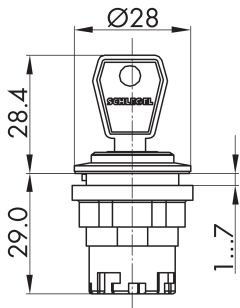

Key actuator head, maintained, silver-coloured JRMSSA12E

Description: including two keys other lock types on request

Category: Key Switches (momentary/maintained)
 Series: RONDEX-JUWEL®
 Panel cut-out: Ø 22.3 mm
 Protection class: II (protective insulation)
 Degree of protection: IP65
 Switching function: maintained action
 Illumination: no
 With labelling option: no
 Front bezel: silver-coloured
 Shape: round

reddot award 2018
winner

Legend

- = Switching position
- > = Spring return
- = Key removable position