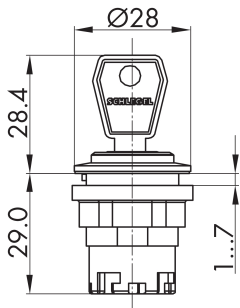

Key actuator head, maintained, silver-coloured JRMSSA18E

Description: including two keys other lock types on request

Category: Key Switches (momentary/maintained)
 Series: RONDEX-JUWEL®
 Panel cut-out: Ø 22.3 mm
 Protection class: II (protective insulation)
 Degree of protection: IP65
 Switching function: maintained action
 Illumination: no
 With labelling option: no
 Front bezel: silver-coloured
 Shape: round

reddot award 2018
winner

Legend

- = Switching position
- > = Spring return
- = Key removable position