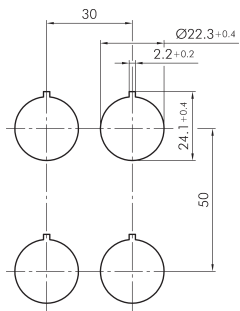

Key actuator head, maintained, silver-coloured JRMSSA18E

Description: including two keys other lock types on request

Category: Key Switches (momentary/maintained)
 Series: RONDEX-JUWEL®
 Panel cut-out: Ø 22.3 mm
 Protection class: II (protective insulation)
 Degree of protection: IP65
 Switching function: maintained action
 Illumination: no
 With labelling option: no
 Front bezel: silver-coloured
 Shape: round

reddot award 2018
winner

Legend

- = Switching position
- > = Spring return
- = Key removable position