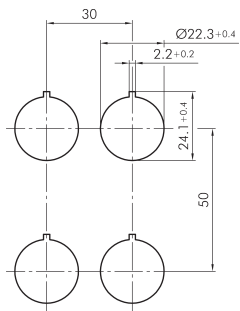

**Key actuator head, maintained, silver-coloured JRMSSA19E**

Description: including two keys other lock types on request

Category: Key Switches (momentary/maintained)  
 Series: RONDEX-JUWEL®  
 Panel cut-out: Ø 22.3 mm  
 Protection class: II (protective insulation)  
 Degree of protection: IP65  
 Switching function: maintained action  
 Illumination: no  
 With labelling option: no  
 Front bezel: silver-coloured  
 Shape: round

reddot award 2018  
winner

Legend

- = Switching position
- > = Spring return
- = Key removable position