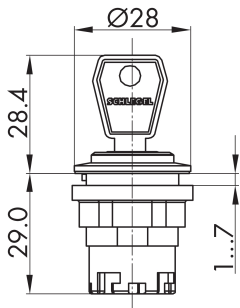

**Key actuator head, maintained, silver-coloured JRMSSA19E**

Description: including two keys other lock types on request

Category: Key Switches (momentary/maintained)  
 Series: RONDEX-JUWEL®  
 Panel cut-out: Ø 22.3 mm  
 Protection class: II (protective insulation)  
 Degree of protection: IP65  
 Switching function: maintained action  
 Illumination: no  
 With labelling option: no  
 Front bezel: silver-coloured  
 Shape: round

reddot award 2018  
winner

Legend

- = Switching position
- > = Spring return
- = Key removable position