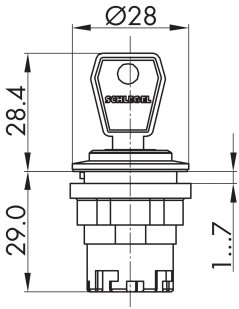

Key actuator head, maintained, charcoal JRSSA12E

Description: including two keys other lock types on request

Category: Key Switches (momentary/maintained)
 Series: RONDEX-JUWEL®
 Panel cut-out: Ø 22.3 mm
 Protection class: II (protective insulation)
 Degree of protection: IP65
 Switching function: maintained action
 Illumination: no
 With labelling option: no
 Front bezel: charcoal
 Shape: round

reddot award 2018
winner

Legend

- ▮ = Switching position
- > = Spring return
- = Key removable position