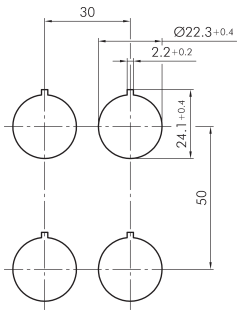

Key actuator head, maintained, charcoal JRSSA12E

Description: including two keys other lock types on request

Category: Key Switches (momentary/maintained)
 Series: RONDEX-JUWEL®
 Panel cut-out: Ø 22.3 mm
 Protection class: II (protective insulation)
 Degree of protection: IP65
 Switching function: maintained action
 Illumination: no
 With labelling option: no
 Front bezel: charcoal
 Shape: round

reddot award 2018
winner

Legend

- ▮ = Switching position
- > = Spring return
- = Key removable position