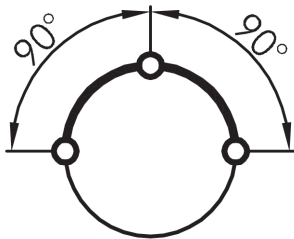

Key actuator head, maintained, charcoal JRSSA12E

Description: including two keys other lock types on request

Category: Key Switches (momentary/maintained)
 Series: RONDEX-JUWEL®
 Panel cut-out: Ø 22.3 mm
 Protection class: II (protective insulation)
 Degree of protection: IP65
 Switching function: maintained action
 Illumination: no
 With labelling option: no
 Front bezel: charcoal
 Shape: round

reddot award 2018
winner

Legend

- ▮ = Switching position
- > = Spring return
- = Key removable position