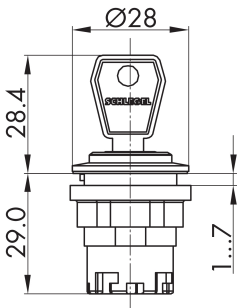

Key actuator head, momentary, charcoal JRSSA23E

Description: including two keys other lock types on request

Category: Key Switches (momentary/maintained)
 Series: RONDEX-JUWEL®
 Panel cut-out: Ø 22.3 mm
 Protection class: II (protective insulation)
 Degree of protection: IP65
 Switching function: momentary action
 Illumination: no
 With labelling option: no
 Front bezel: charcoal
 Shape: round

reddot award 2018
winner

Legend

- ▮ = Switching position
- > = Spring return
- = Key removable position