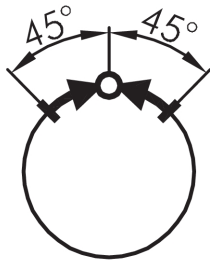

Key actuator head, momentary, charcoal JRSSA23E

Description: including two keys other lock types on request

Category: Key Switches (momentary/maintained)
 Series: RONDEX-JUWEL®
 Panel cut-out: Ø 22.3 mm
 Protection class: II (protective insulation)
 Degree of protection: IP65
 Switching function: momentary action
 Illumination: no
 With labelling option: no
 Front bezel: charcoal
 Shape: round

reddot award 2018
winner

Legend

- ▮ = Switching position
- > = Spring return
- = Key removable position