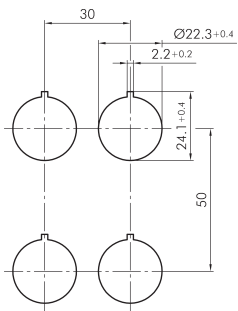

Key actuator head, momentary, charcoal JRSSA23E

Description: including two keys other lock types on request

Category: Key Switches (momentary/maintained)
 Series: RONDEX-JUWEL®
 Panel cut-out: Ø 22.3 mm
 Protection class: II (protective insulation)
 Degree of protection: IP65
 Switching function: momentary action
 Illumination: no
 With labelling option: no
 Front bezel: charcoal
 Shape: round

reddot award 2018
winner

Legend

- ▮ = Switching position
- > = Spring return
- = Key removable position