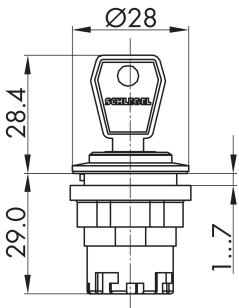

**Key actuator head, maintained, stainless steel JRVASSA14E**

Description: including two keys other lock types on request

Category: Key Switches (momentary/maintained)  
 Series: RONDEX-JUWEL®  
 Panel cut-out: Ø 22.3 mm  
 Protection class: II (protective insulation)  
 Degree of protection: IP65  
 Switching function: maintained action  
 Illumination: no  
 With labelling option: no  
 Front bezel: stainless steel, polished  
 Shape: round

reddot award 2018  
winner

Legend

- ▮ = Switching position
- > = Spring return
- = Key removable position