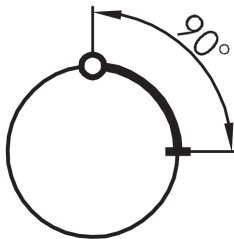

**Key actuator head, maintained, stainless steel JRVASSA14E**

Description: including two keys other lock types on request

Category: Key Switches (momentary/maintained)  
 Series: RONDEX-JUWEL®  
 Panel cut-out: Ø 22.3 mm  
 Protection class: II (protective insulation)  
 Degree of protection: IP65  
 Switching function: maintained action  
 Illumination: no  
 With labelling option: no  
 Front bezel: stainless steel, polished  
 Shape: round

reddot award 2018  
winner

Legend

- ▮ = Switching position
- > = Spring return
- = Key removable position