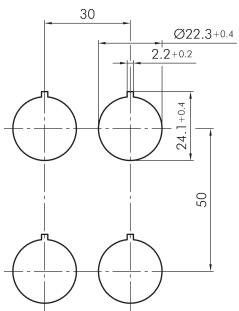

**Key actuator head, maintained, stainless steel JRVASSA14E**

Description: including two keys other lock types on request

Category: Key Switches (momentary/maintained)  
 Series: RONDEX-JUWEL®  
 Panel cut-out: Ø 22.3 mm  
 Protection class: II (protective insulation)  
 Degree of protection: IP65  
 Switching function: maintained action  
 Illumination: no  
 With labelling option: no  
 Front bezel: stainless steel, polished  
 Shape: round

reddot award 2018  
winner

Legend

- ▮ = Switching position
- > = Spring return
- = Key removable position