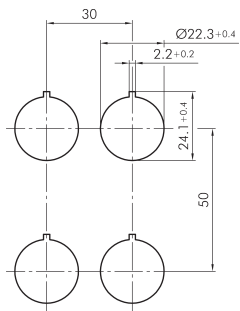

Key actuator head, maintained, stainless steel JRVASSA17E

Description: including two keys other lock types on request

Category: Key Switches (momentary/maintained)
 Series: RONDEX-JUWEL®
 Panel cut-out: Ø 22.3 mm
 Protection class: II (protective insulation)
 Degree of protection: IP65
 Switching function: maintained action
 Illumination: no
 With labelling option: no
 Front bezel: stainless steel, polished
 Shape: round

reddot award 2018
winner

Legend

- = Switching position
- > = Spring return
- = Key removable position