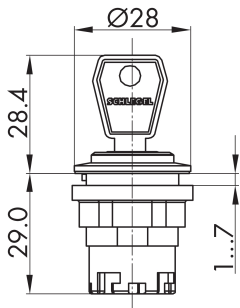

Key actuator head, maintained, stainless steel JRVASSA17E

Description: including two keys other lock types on request

Category: Key Switches (momentary/maintained)
 Series: RONDEX-JUWEL®
 Panel cut-out: Ø 22.3 mm
 Protection class: II (protective insulation)
 Degree of protection: IP65
 Switching function: maintained action
 Illumination: no
 With labelling option: no
 Front bezel: stainless steel, polished
 Shape: round

reddot award 2018
winner

Legend

- = Switching position
- > = Spring return
- = Key removable position