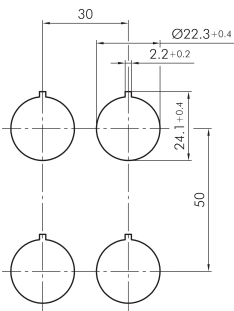

**Key actuator, momentary, stainless steel JRVA5SA23E**

Description: including two keys other lock types on request

Category: Key Switches (momentary/maintained)  
 Series: RONDEX-JUWEL®  
 Panel cut-out: Ø 22.3 mm  
 Protection class: II (protective insulation)  
 Degree of protection: IP65  
 Switching function: momentary action  
 Illumination: no  
 With labelling option: no  
 Front bezel: stainless steel, polished  
 Shape: round

reddot award 2018  
winner

Legend

- = Switching position
- > = Spring return
- = Key removable position