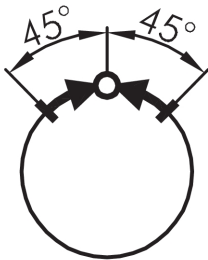

**Key actuator, momentary, stainless steel JRVA5SA23E**

Description: including two keys other lock types on request

Category: Key Switches (momentary/maintained)  
 Series: RONDEX-JUWEL®  
 Panel cut-out: Ø 22.3 mm  
 Protection class: II (protective insulation)  
 Degree of protection: IP65  
 Switching function: momentary action  
 Illumination: no  
 With labelling option: no  
 Front bezel: stainless steel, polished  
 Shape: round

reddot award 2018  
winner

Legend

- = Switching position
- > = Spring return
- = Key removable position