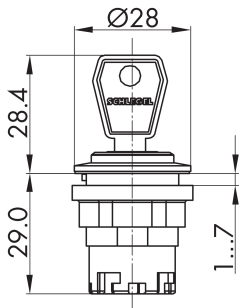

**Key actuator, momentary, stainless steel JRVA5SA23E**

Description: including two keys other lock types on request

Category: Key Switches (momentary/maintained)  
 Series: RONDEX-JUWEL®  
 Panel cut-out: Ø 22.3 mm  
 Protection class: II (protective insulation)  
 Degree of protection: IP65  
 Switching function: momentary action  
 Illumination: no  
 With labelling option: no  
 Front bezel: stainless steel, polished  
 Shape: round

reddot award 2018  
winner

Legend

- = Switching position
- > = Spring return
- = Key removable position