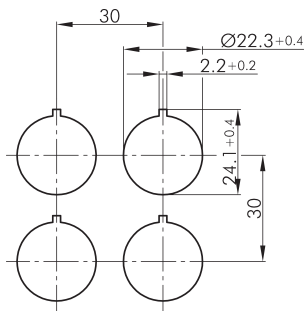

Pushbutton with 4-pole M12 connector STI_C007

Description: with integrated 4-pole M12 connector, A-coded incl. lens and white LED

Category: Pushbuttons
 Series: SHORTRON® connect
 Panel cut-out: Ø 22.3 mm
 Protection class: II (protective insulation)
 Degree of protection: IP65 / IP67
 Switching function: momentary action
 Travel: 2.3 mm
 Illumination: no
 With labelling option: yes
 Contact equipment: 1NO
 Connection type: M12 4 poles
 Front bezel: silver-coloured
 Shape: round