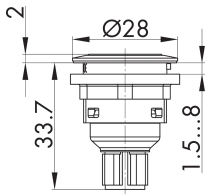

Pushbutton with 4-pole M12 connector STI_C007

Description: with integrated 4-pole M12 connector, A-coded incl. lens and white LED

Category: Pushbuttons
 Series: SHORTRON® connect
 Panel cut-out: Ø 22.3 mm
 Protection class: II (protective insulation)
 Degree of protection: IP65 / IP67
 Switching function: momentary action
 Travel: 2.3 mm
 Illumination: no
 With labelling option: yes
 Contact equipment: 1NO
 Connection type: M12 4 poles
 Front bezel: silver-coloured
 Shape: round