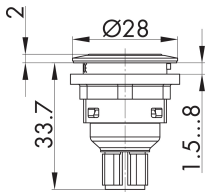

**Pushbutton with ring illumination and 4-pole M12 connector
STLRGI_C005**

Description: with integrated 4-pole M12 connector, A-coded incl. lens and white LED

Category: Pushbuttons
 Series: SHORTRON® connect
 Panel cut-out: Ø 22.3 mm
 Protection class: II (protective insulation)
 Degree of protection: IP65 / IP67
 Travel: 2.3 mm
 Illumination: yes
 With labelling option: no
 Contact equipment: 1NO
 Connection type: M12 4 poles
 Front bezel: silver-coloured
 Illuminated ring: green
 Shape: round

0 1 2

PIN 1/ PIN 2