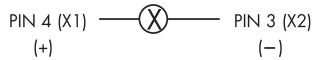

**Pushbutton with ring illumination and 4-pole M12 connector
STLRGI_C005**

Description: with integrated 4-pole M12 connector, A-coded incl. lens and white LED

Category: Pushbuttons
 Series: SHORTRON® connect
 Panel cut-out: Ø 22.3 mm
 Protection class: II (protective insulation)
 Degree of protection: IP65 / IP67
 Travel: 2.3 mm
 Illumination: yes
 With labelling option: no
 Contact equipment: 1NO
 Connection type: M12 4 poles
 Front bezel: silver-coloured
 Illuminated ring: green
 Shape: round