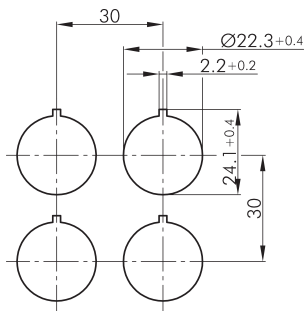

**Pushbutton with ring illumination and 4-pole M12 connector
STLRGI_C005**

Description: with integrated 4-pole M12 connector, A-coded incl. lens and white LED

Category: Pushbuttons
 Series: SHORTRON® connect
 Panel cut-out: Ø 22.3 mm
 Protection class: II (protective insulation)
 Degree of protection: IP65 / IP67
 Travel: 2.3 mm
 Illumination: yes
 With labelling option: no
 Contact equipment: 1NO
 Connection type: M12 4 poles
 Front bezel: silver-coloured
 Illuminated ring: green
 Shape: round

0 1 2

PIN 1/ PIN 2