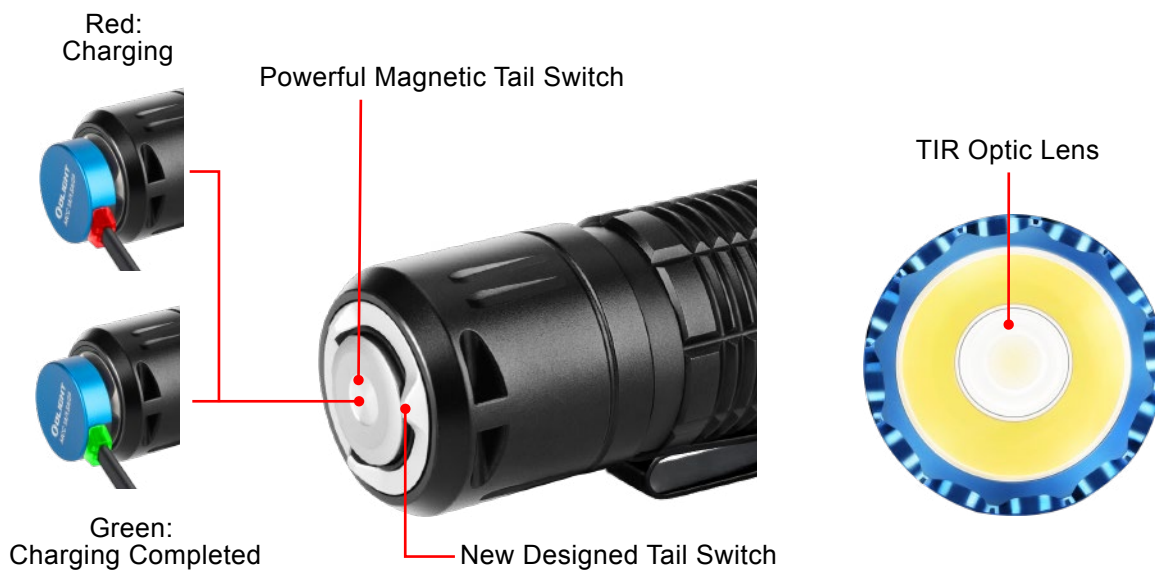

M2R **PRO** WARRIOR

Deliberate Tactical Operation

MAX OUTPUT	MAX RUNTIME	MAX THROW
		
1,800 lumens	50 days	300 meters

M2R PRO

M2R Pro is the next level in tactical flashlights.

It is powerful, delivering an 1,800-lumen output and a 300-meter throw; high output
via a 5000mAh 21700 rechargeable battery.

It is versatile; handheld and weapons mountable via a magnetic remote
pressure switch.

Powerful to deliver an 1,800-lumen output and a 300-meter throw

High output via a 5000mAh 21700 rechargeable battery, supporting a maximum runtime of 50 days @moonlight mode

Handheld and weapons mountable via a magnetic remote pressure switch

MARKET APPLICATIONS

Tactical / Self-defense / Outdoors

UPC: 697237812047 2

MSRP: \$109.95

DESCRIPTION

OUTPUT

SPECIFICATION	Mode 1	Mode 2	Mode 3	Mode 4	Mode 5	Mode 6
	1,800 \pm 750 \pm 250 lumens	750 \pm 250 lumens	250 lumens	60 lumens	15 lumens	1 lumens
	4.5+145+45 minutes	160+40 minutes	10 hours	40 hours	130 hours	50 days
	300 meters	185 meters	110 meters	55 meters	27 meters	N/A
	22,400 cd	8550 cd	3000 cd	750 cd	180 cd	N/A
	13 Hz at 1800 lumens					

The above data are test results retrieved according to ANSI NEMA FL 1-2009 standards.

WATERPROOF IPX8

DROP TEST

COMPLIANCE

LIGHT SOURCE

High performance neutral white LED

DIMENSIONS

Length: 5.37in/136.50mm