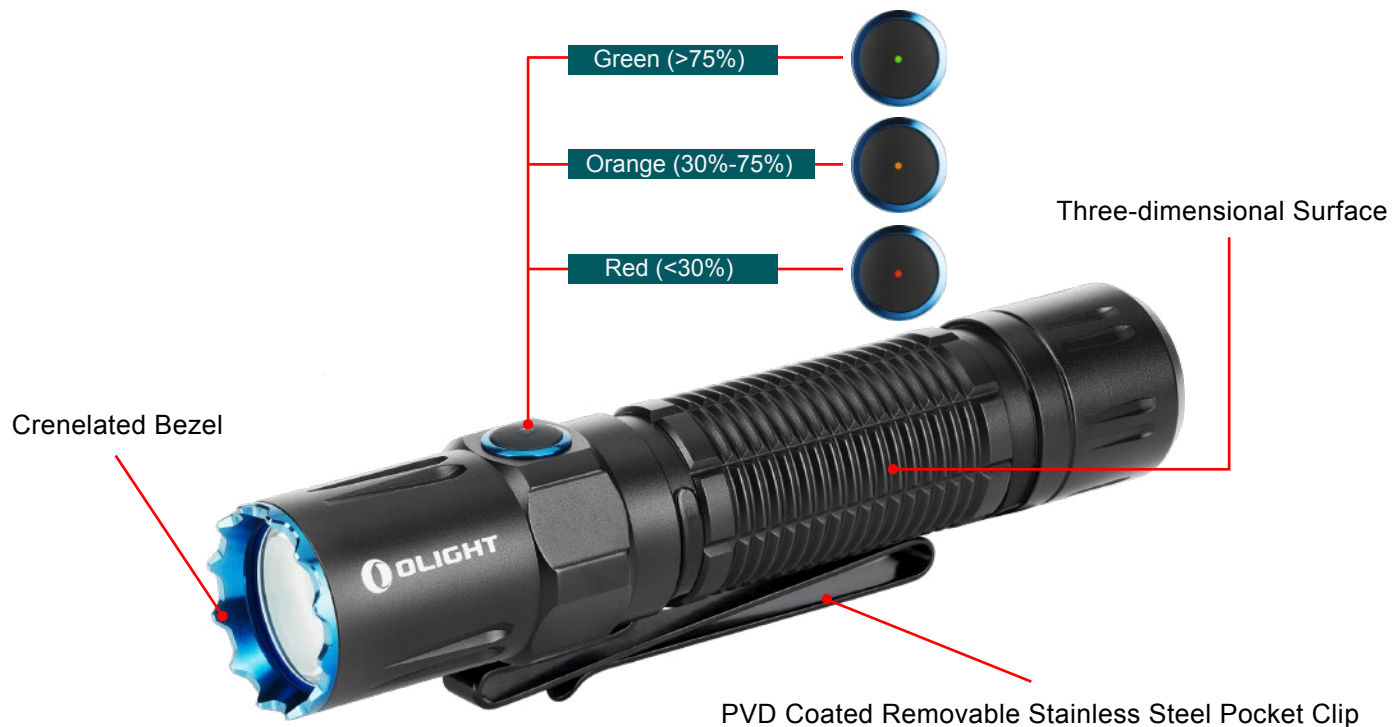

M2R **PRO** WARRIOR

Deliberate Tactical Operation

MAX OUTPUT	MAX RUNTIME	MAX THROW
		
1,800 lumens	50 days	300 meters

M2R PRO

M2R Pro is the next level in tactical flashlights.

It is powerful, delivering an 1,800-lumen output and a 300-meter throw; high output
via a 5000mAh 21700 rechargeable battery.

It is versatile; handheld and weapons mountable via a magnetic remote
pressure switch.

Powerful to deliver an 1,800-lumen output and a 300-meter throw

High output via a 5000mAh 21700 rechargeable battery, supporting a maximum runtime of 50 days @moonlight mode

Handheld and weapons mountable via a magnetic remote pressure switch

MARKET APPLICATIONS

Tactical / Self-defense / Outdoors

UPC: 697237812047 2

MSRP: \$109.95

DESCRIPTION

OUTPUT

SPECIFICATION	Mode 1	Mode 2	Mode 3	Mode 4	Mode 5	Mode 6
	1,800 \pm 750 \pm 250 lumens	750 \pm 250 lumens	250 lumens	60 lumens	15 lumens	1 lumens
	4.5+145+45 minutes	160+40 minutes	10 hours	40 hours	130 hours	50 days
	300 meters	185 meters	110 meters	55 meters	27 meters	N/A
	22,400 cd	8550 cd	3000 cd	750 cd	180 cd	N/A
	13 Hz at 1800 lumens					

The above data are test results retrieved according to ANSI NEMA FL 1-2009 standards.

WATERPROOF IPX8

DROP TEST

COMPLIANCE

LIGHT SOURCE

High performance neutral white LED

DIMENSIONS

Length: 5.37in/136.50mm