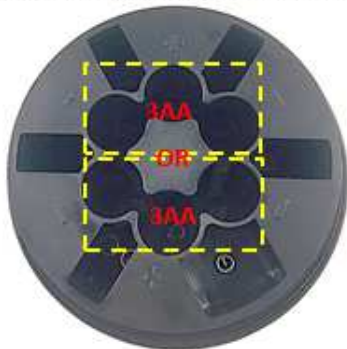

Designation:..... **18761 101 001 (hang tag)**

Battery requirement: 6xAA / 3xAA Alkaline battery

Bulb required: 1 pcs 6W Mid-power COB 6500K cool white LED

Mode 6AA	High	Med	Low	Night
Luminous intensity (lm) (with lens off)	450	240	45	15
Beam range (m)	20	15	6.5	4
Range: (calculated distance at maximum luminous intensity with an illuminance of 0.25 lux)				
Mode 3AA	High	Med	Low	Night
Luminous intensity (lm) (with lens off)	350	180	35	12
Beam range (m)	17	13	6	3.5

For use with only 3AAs:
Place batteries in positive position & 2 near negative positions of the battery cartridge

Weight: 623 g (without batteries)

Material:..... ABS (Acrylnitril-Butadien-Styrol)
PP + TPE
PC (Polycarbonate)

Features:

1pcs Mid-power COB cool white LED / Eye risk group 0 exempt group)

MCU control Push switch (High/Medium/Low/Off, Night mode/Off)

Double click go into night model directly

Ambidextrous handle can be flipped up from either side

Integrated hook in lantern base

Extra thick housing & over mould rubber for maximum durability

4 meters (13.2 feet) impact resistant / IP67 dust proof & water proof

Pass IK08 impact / Passed extreme temperature shock test