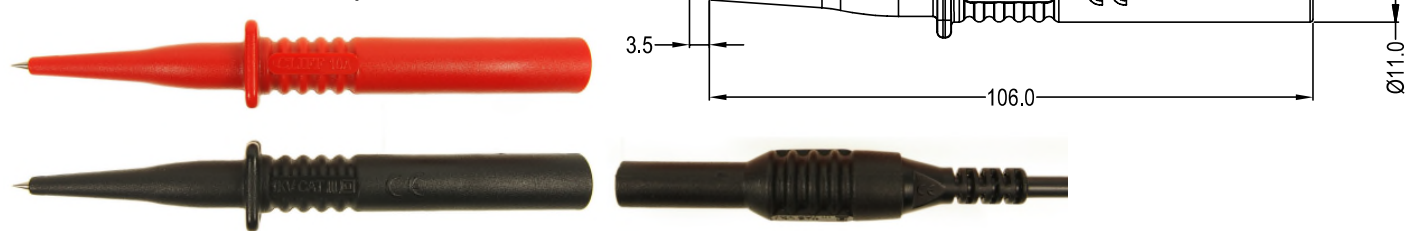

CLIFF

TEST PROBE SETS

FCR19505RB

Short test probe rated 1KV CAT III, 10A for connection to standard shrouded 4mm plugs.
Material: Nylon 66 / Brass, Ni plated

FCR19506RB

Test probe rated 1KV CAT III, 10A for connection to standard unshrouded 4mm plugs.

Material: Nylon 66 / Brass, Ni plated

FCR19507RB

Extended test probe rated 1KV CAT III, 10A test probe for connection to standard shrouded 4mm plugs. Makes a longer probe which is easier to hold.
Material: P.P. / Brass, Ni plated

FCR19509RB

Extended spike test probe rated 1K CAT III, 10A test probe for connection to standard shrouded 4mm plugs. Material: Nylon 66 / Brass, Ni plated