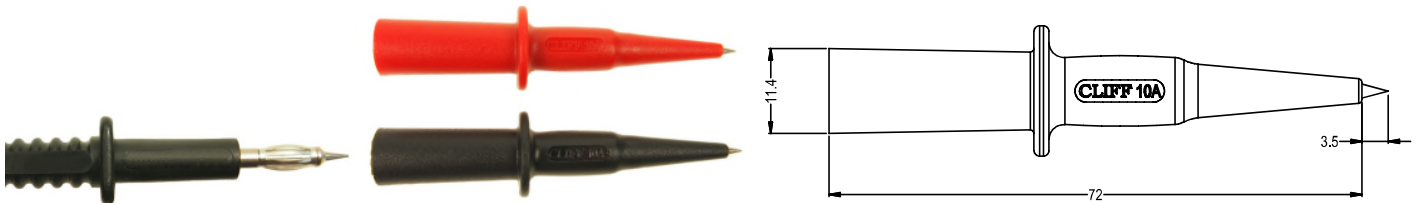

CLIFF

TEST PROBE SETS

FCR19505RB

Short test probe rated 1KV CAT III, 10A for connection to standard shrouded 4mm plugs.
Material: Nylon 66 / Brass, Ni plated

FCR19506RB

Test probe rated 1KV CAT III, 10A for connection to standard unshrouded 4mm plugs.

Material: Nylon 66 / Brass, Ni plated

FCR19507RB

Extended test probe rated 1KV CAT III, 10A test probe for connection to standard shrouded 4mm plugs. Makes a longer probe which is easier to hold.
Material: P.P. / Brass, Ni plated

FCR19509RB

Extended spike test probe rated 1K CAT III, 10A test probe for connection to standard shrouded 4mm plugs. Material: Nylon 66 / Brass, Ni plated