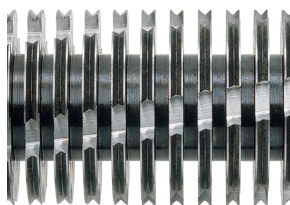

HSM SECURIO B34 - 4.5 x 30 mm

HSM SECURIO B34 document shredder

This premium document shredder in an elegant design provides for data security in an open-plan office. Thanks to the powerful drive, it reliably and quietly shreds the incoming amounts of data of up to eight people.

Technical data

Order number:	1843111	Intake width:	310 mm
EAN	4026631025188	Container volume / collecting:	100 l
Cutting type:	particle cut	Collection volume in sheets (80 g):	1223
Cutting size:	4,5 x 30 mm	Noise level (idle operation):	ca. 56 dB(A)
Security level (DIN 66399):	E-3 F-1 O-3 P-4 T-4	Weight x Depth x Height:	541 x 439 x 845 mm
Cutting capacity in sheets 80g/m²:	20 - 22	Weight:	42 kg
Power consumption:	700 W	Shredder material:	Paper, Staples and paper clips, Credit card, CD/DVD
Voltage / Frequency:	220-240 V / 50 Hz		

Product information

The induction-hardened, solid steel cutting rollers guarantee durability.

Reusable cardboard box as bin for shredded material.

The full bin is indicated via the display and the machine switches off automatically.