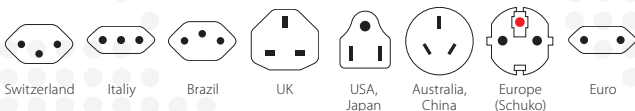

PRO Light 3xUSB – World

Powerful 3-pole adapter with 3 integrated USB ports

The PRO Light 3xUSB – World ensures simple and safe connection of 2- & 3-pole devices from and to more than 200 countries (thanks to the included World to Europe USB top). It is able to handle up to 1575 W of power, so it can be used even with powerful devices such as laptops or travel hair dryers. Wherever the traveller comes from, this world travel adapter provides the safest solution of plugging in devices around the world. Furthermore the 3 USB ports provide sufficient energy to charge 3 USB devices easily, even if another device is connected via the adapter at the same time.

Suitable for

Compatibility (Input)

Compatibility (Output)

Packaging (Retail)

Product Category

- World Travel Adapter: PRO Light USB series

Technical Specifications

- Designed in Switzerland
- Suitable for equipment with earthed & unearthed plugs (2- & 3-pole)
- Input plugs: Switzerland, Italy, Brazil, UK, USA/Japan, Australia/China, Europe (Schuko & 2-pole Euro)
- Output plugs: USA, UK, Australia/China, Europe (Schuko)
- Input voltage: 100 V – 250 V
- Max. load: 6.3 A
- Power rating: e.g. 100 V – 630 W / 250 V – 1575 W
- Integrated fuse: T 6.3 A
- USB output PRO Light USB: 5 V / 2.4 A shared
- USB output World to Europe USB top: 5 V / 2.4 A
- Does not convert voltage

Weight

- Adapter incl. top: 203 g
- Adapter + packaging: 278 g

Dimensions

- Adapter incl. top: W 70 mm H 58 mm D 67 mm
- Adapter + packaging: W 150 mm H 150 mm D 75 mm

Packaging Unit

- Master retail: 20
- Dimensions master retail: W 400 mm H 300 mm D 330 mm
- Pallet: 680 pcs