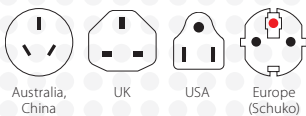

PRO Light 3xUSB – World

Powerful 3-pole adapter with 3 integrated USB ports

The PRO Light 3xUSB – World ensures simple and safe connection of 2- & 3-pole devices from and to more than 200 countries (thanks to the included World to Europe USB top). It is able to handle up to 1575 W of power, so it can be used even with powerful devices such as laptops or travel hair dryers. Wherever the traveller comes from, this world travel adapter provides the safest solution of plugging in devices around the world. Furthermore the 3 USB ports provide sufficient energy to charge 3 USB devices easily, even if another device is connected via the adapter at the same time.

Suitable for

Compatibility (Input)

Compatibility (Output)

Packaging (Retail)

Product Category

- World Travel Adapter: PRO Light USB series

Technical Specifications

- Designed in Switzerland
- Suitable for equipment with earthed & unearthed plugs (2- & 3-pole)
- Input plugs: Switzerland, Italy, Brazil, UK, USA/Japan, Australia/China, Europe (Schuko & 2-pole Euro)
- Output plugs: USA, UK, Australia/China, Europe (Schuko)
- Input voltage: 100 V – 250 V
- Max. load: 6.3 A
- Power rating: e.g. 100 V – 630 W / 250 V – 1575 W
- Integrated fuse: T 6.3 A
- USB output PRO Light USB: 5 V / 2.4 A shared
- USB output World to Europe USB top: 5 V / 2.4 A
- Does not convert voltage