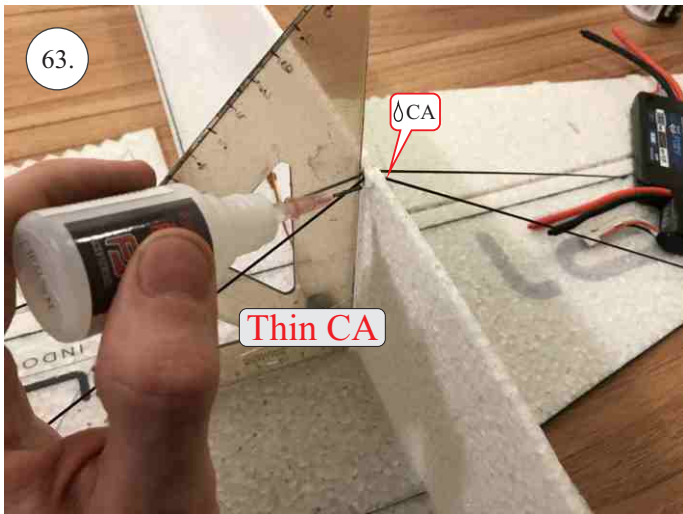

CLIK 21
INDOOR PERFORMANCE

V1.0

We wish you many happy flying hours with the Klik 4.
Your RC Factory team.