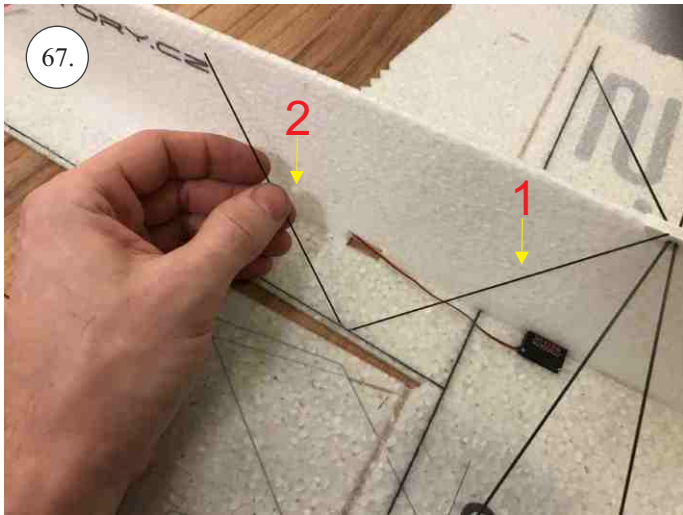

CLIK 21
INDOOR PERFORMANCE

V1.0

We wish you many happy flying hours with the Klik 4.
Your RC Factory team.