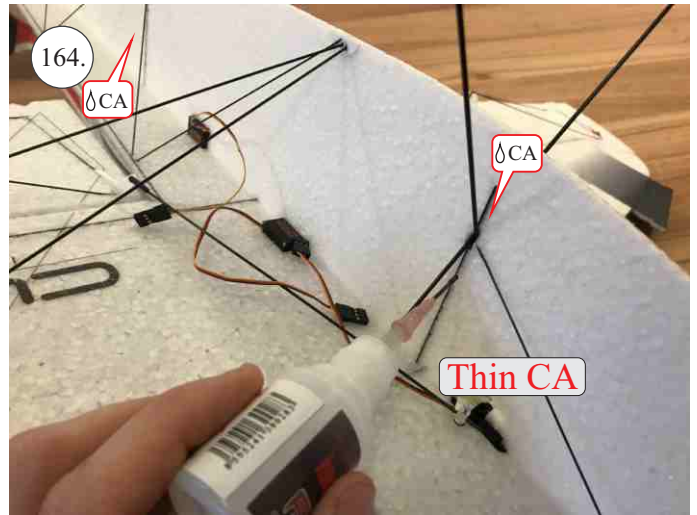

CLIK 21
INDOOR PERFORMANCE

V1.0

We wish you many happy flying hours with the Klik 4.
Your RC Factory team.