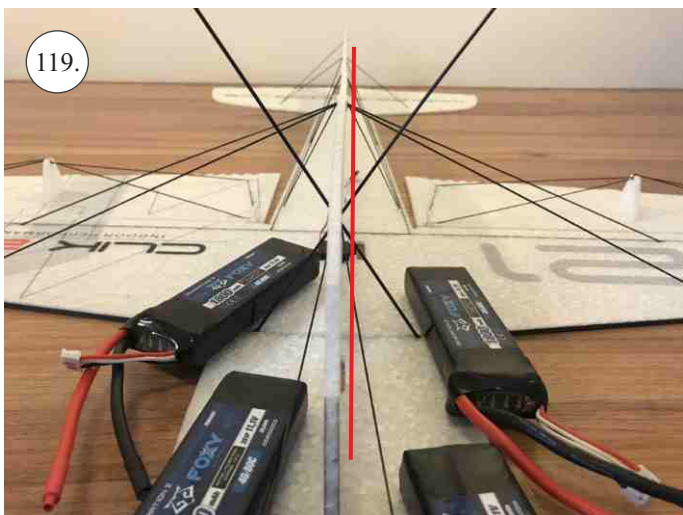

CLIK 21
INDOOR PERFORMANCE

V1.0

We wish you many happy flying hours with the Klik 4.
Your RC Factory team.