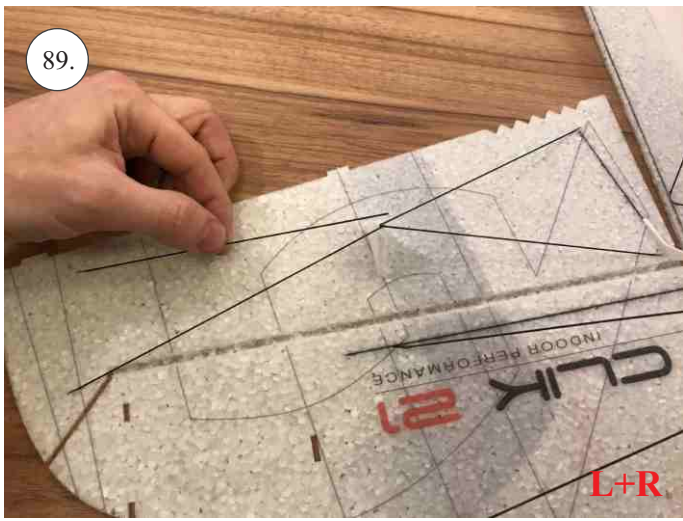

CLIK 21
INDOOR PERFORMANCE

V1.0

We wish you many happy flying hours with the Klik 4.
Your RC Factory team.