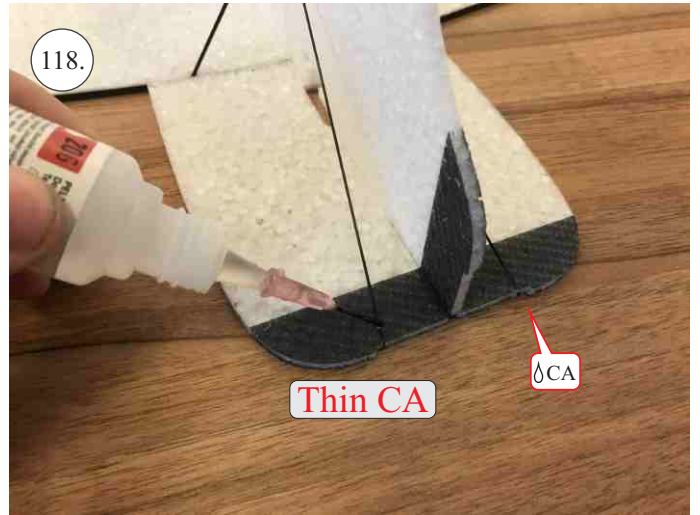

CLIK 21
INDOOR PERFORMANCE

V1.0

We wish you many happy flying hours with the Klik 4.
Your RC Factory team.