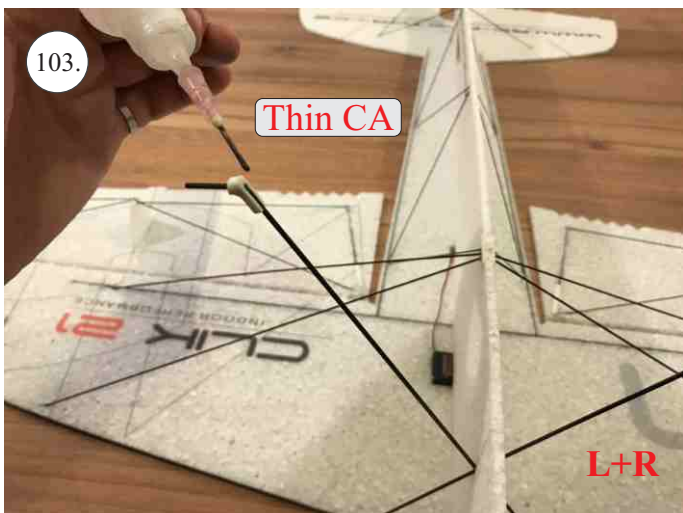

CLIK 21
INDOOR PERFORMANCE

V1.0

We wish you many happy flying hours with the Klik 4.
Your RC Factory team.