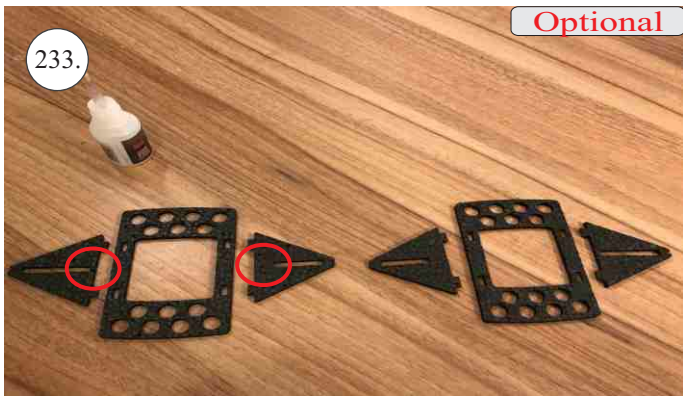

CLIK 21
INDOOR PERFORMANCE

V1.0

We wish you many happy flying hours with the Klik 4.
Your RC Factory team.