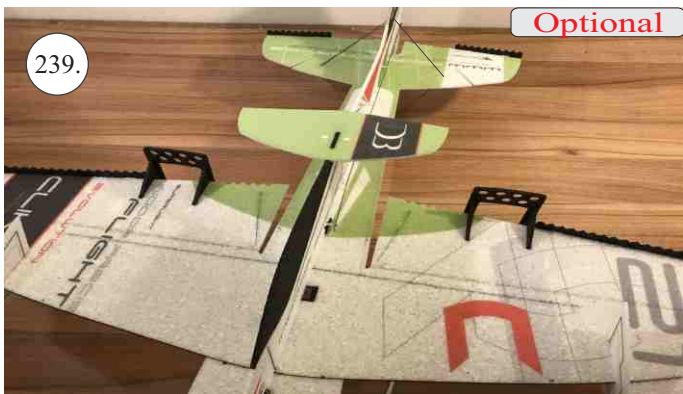

CLIK 21
INDOOR PERFORMANCE

V1.0

We wish you many happy flying hours with the Klik 4.
Your RC Factory team.