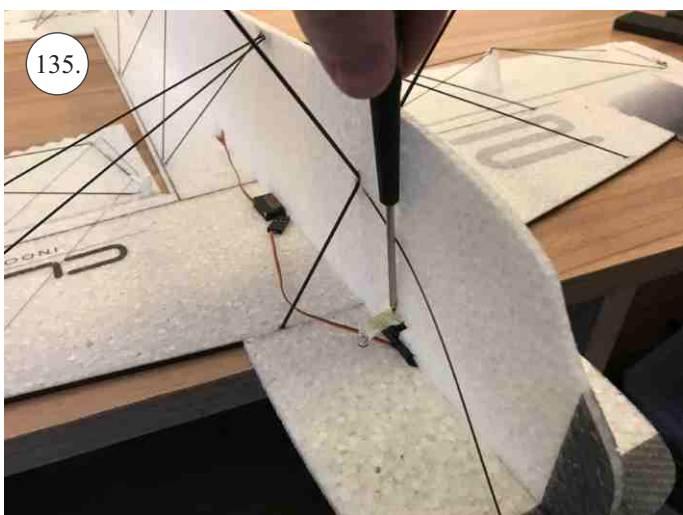

CLIK 21
INDOOR PERFORMANCE

V1.0

We wish you many happy flying hours with the Klik 4.
Your RC Factory team.