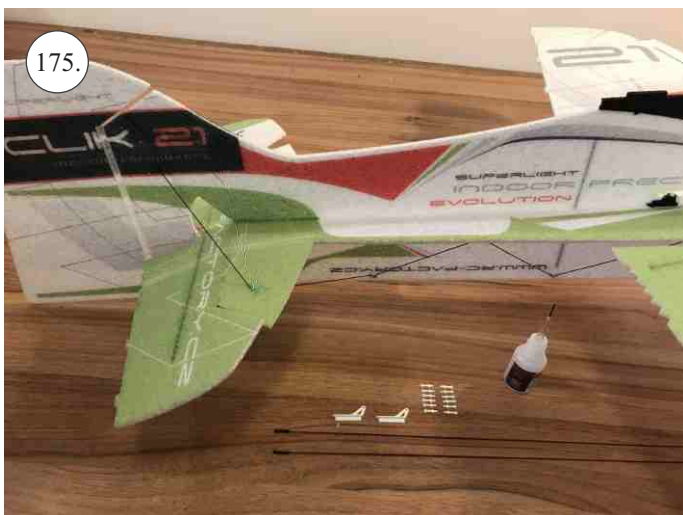

CLIK 21
INDOOR PERFORMANCE

V1.0

We wish you many happy flying hours with the Klik 4.
Your RC Factory team.