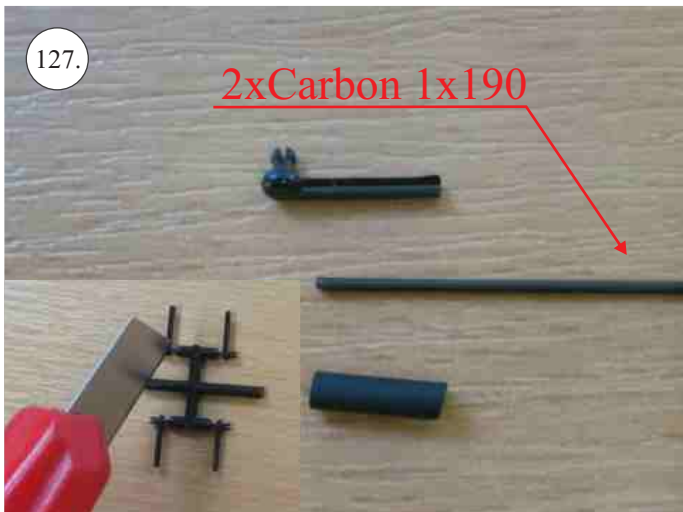

CLIK 21
INDOOR PERFORMANCE

V1.0

We wish you many happy flying hours with the Klik 4.
Your RC Factory team.