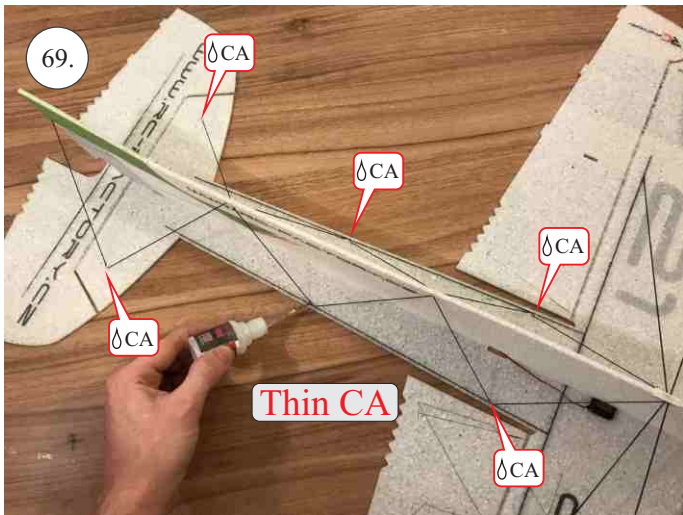

CLIK 21
INDOOR PERFORMANCE

V1.0

We wish you many happy flying hours with the Klik 4.
Your RC Factory team.