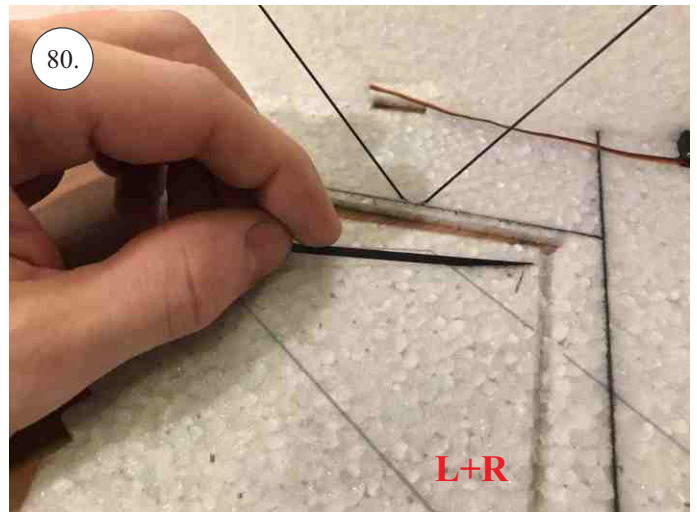

CLIK 21
INDOOR PERFORMANCE

V1.0

We wish you many happy flying hours with the Klik 4.
Your RC Factory team.