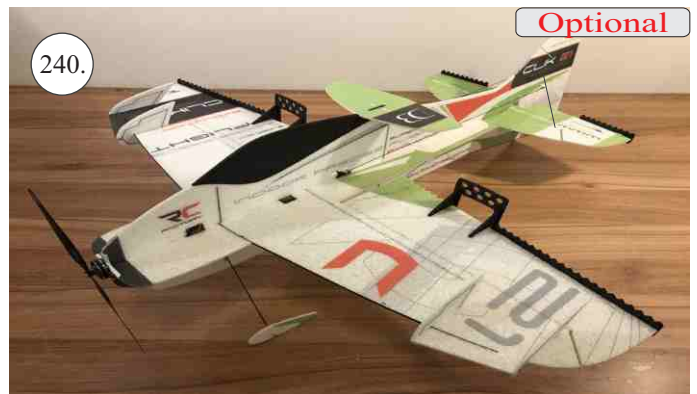

CLIK 21
INDOOR PERFORMANCE

V1.0

We wish you many happy flying hours with the Klik 4.
Your RC Factory team.