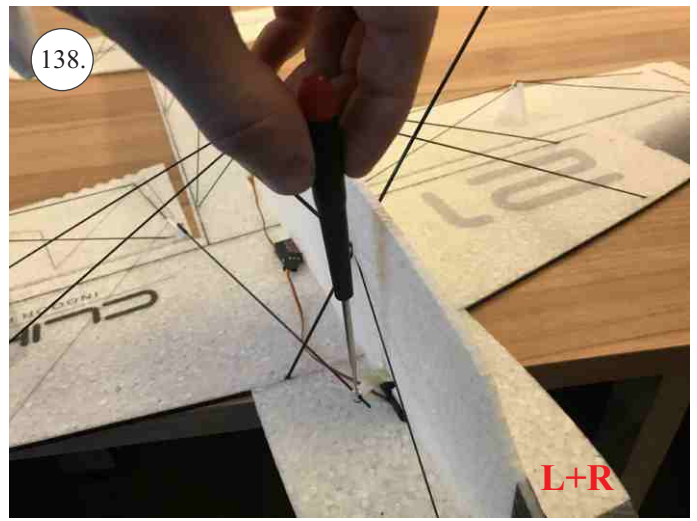

CLIK 21
INDOOR PERFORMANCE

V1.0

We wish you many happy flying hours with the Klik 4.
Your RC Factory team.