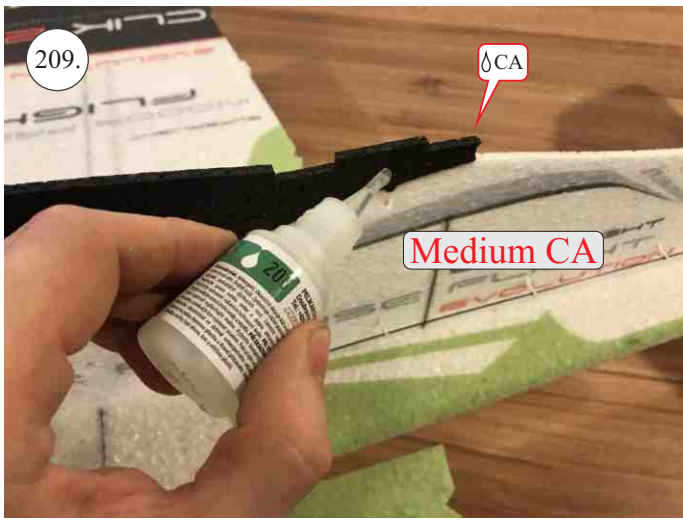

CLIK 21
INDOOR PERFORMANCE

V1.0

We wish you many happy flying hours with the Klik 4.
Your RC Factory team.