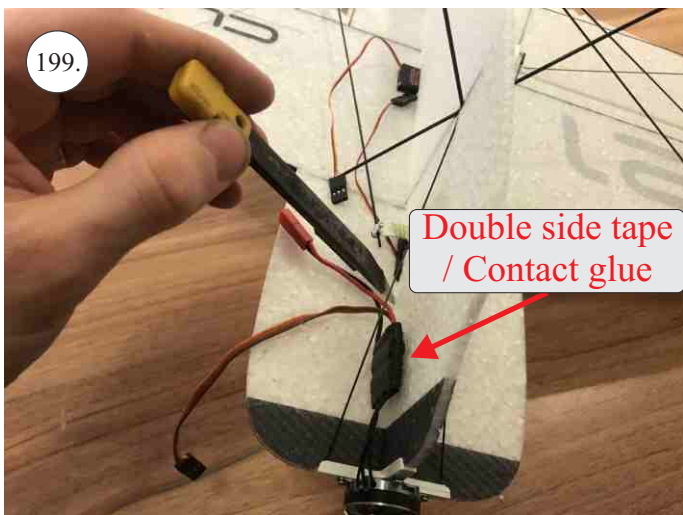

CLIK 21
INDOOR PERFORMANCE

V1.0

We wish you many happy flying hours with the Klik 4.
Your RC Factory team.