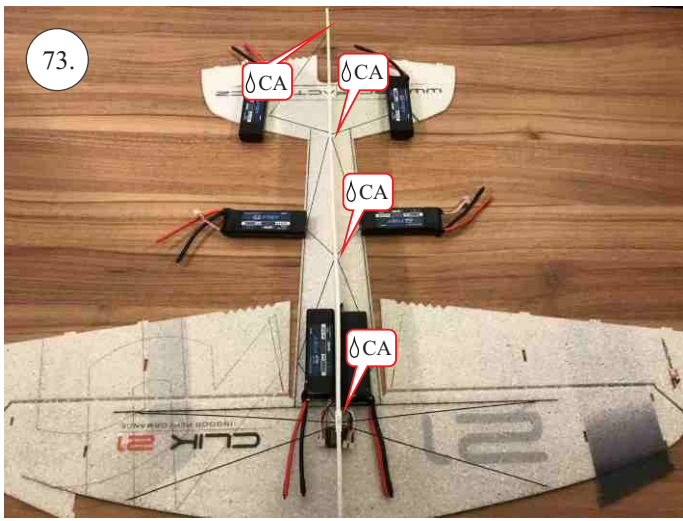

CLIK 21
INDOOR PERFORMANCE

V1.0

We wish you many happy flying hours with the Klik 4.
Your RC Factory team.