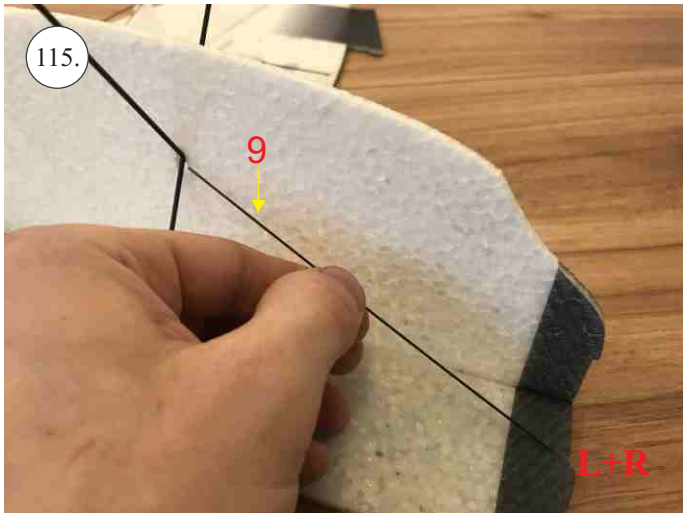

CLIK 21
INDOOR PERFORMANCE

V1.0

We wish you many happy flying hours with the Klik 4.
Your RC Factory team.