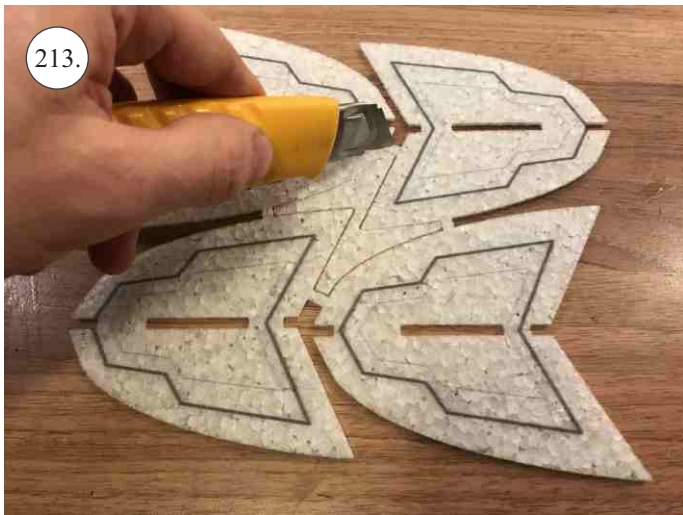

CLIK 21
INDOOR PERFORMANCE

V1.0

We wish you many happy flying hours with the Klik 4.
Your RC Factory team.