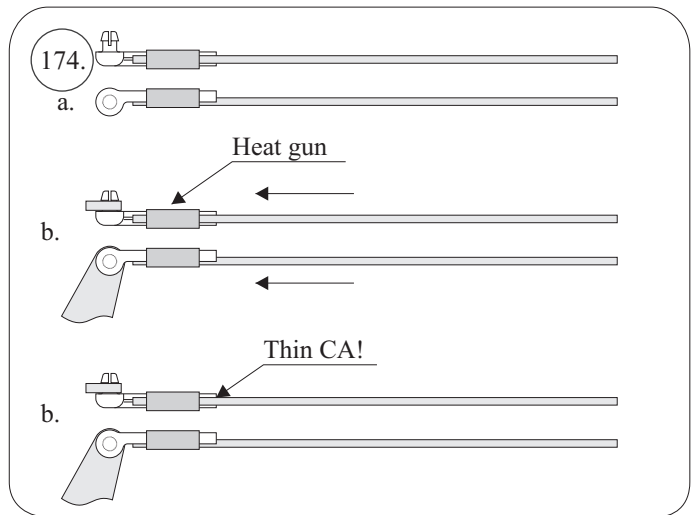

CLIK 21
INDOOR PERFORMANCE

V1.0

We wish you many happy flying hours with the Klik 4.
Your RC Factory team.