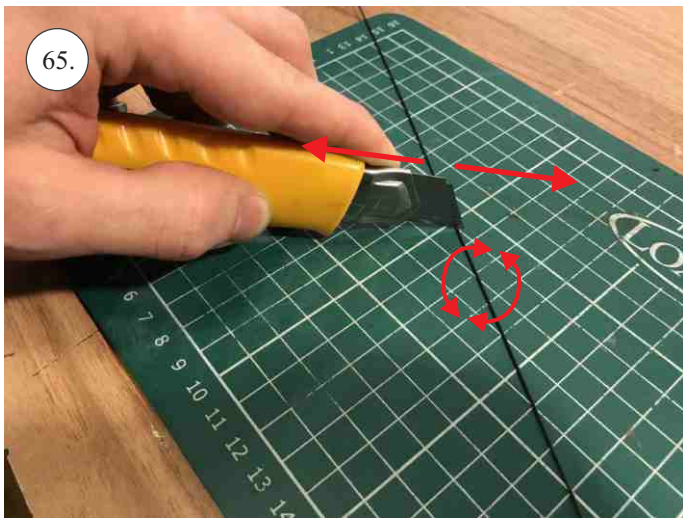

CLIK 21
INDOOR PERFORMANCE

V1.0

We wish you many happy flying hours with the Klik 4.
Your RC Factory team.