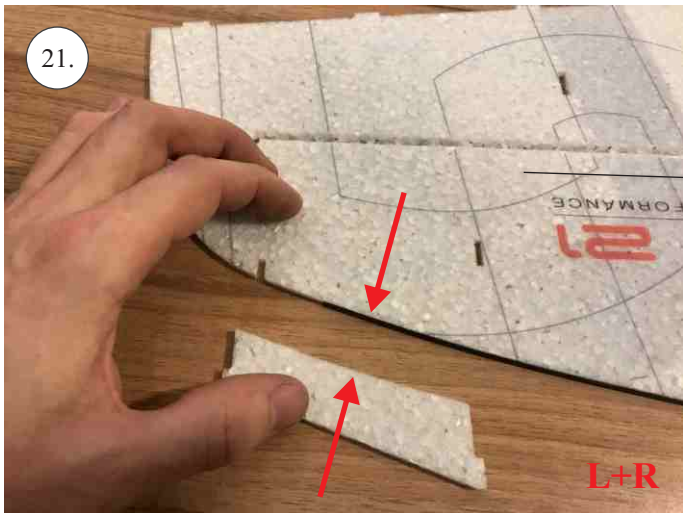

CLIK 21
INDOOR PERFORMANCE

V1.0

We wish you many happy flying hours with the Klik 4.
Your RC Factory team.