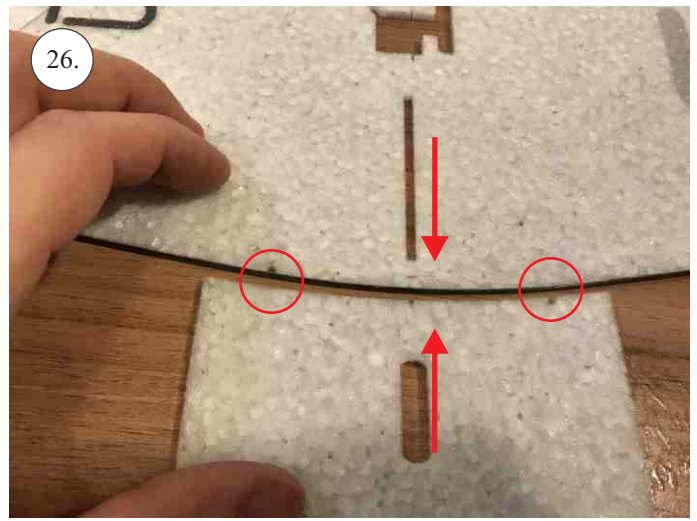

CLIK 21
INDOOR PERFORMANCE

V1.0

We wish you many happy flying hours with the Klik 4.
Your RC Factory team.