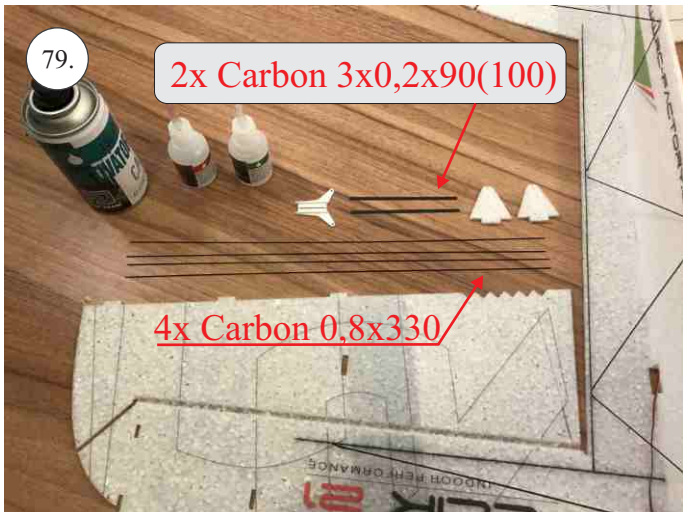

CLIK 21
INDOOR PERFORMANCE

V1.0

We wish you many happy flying hours with the Klik 4.
Your RC Factory team.