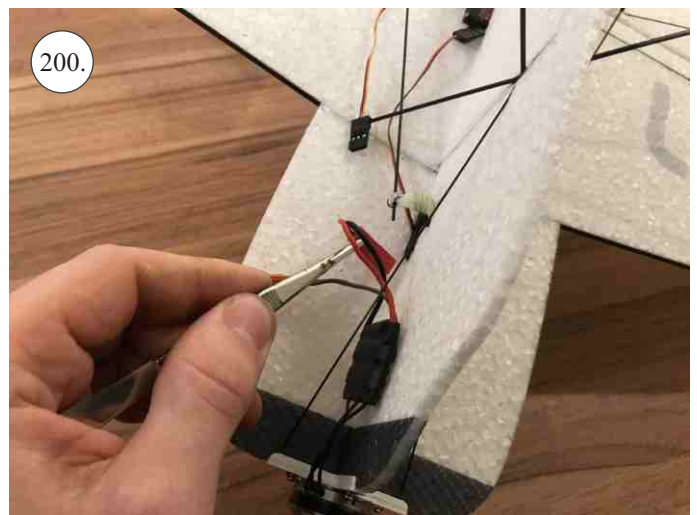

CLIK 21
INDOOR PERFORMANCE

V1.0

We wish you many happy flying hours with the Klik 4.
Your RC Factory team.