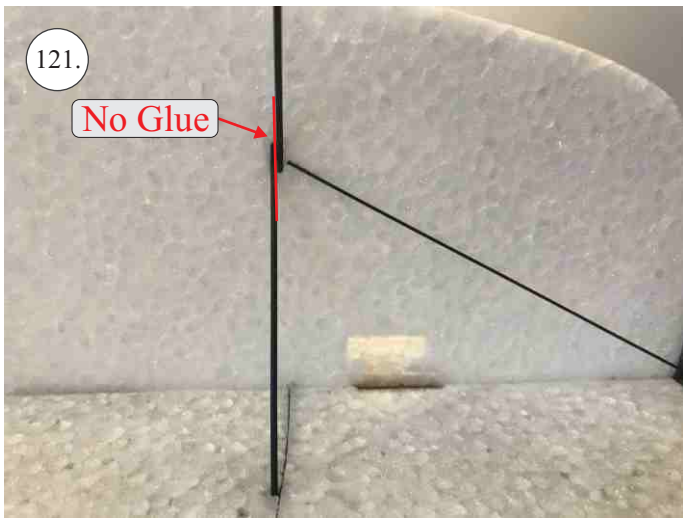

CLIK 21
INDOOR PERFORMANCE

V1.0

We wish you many happy flying hours with the Klik 4.
Your RC Factory team.