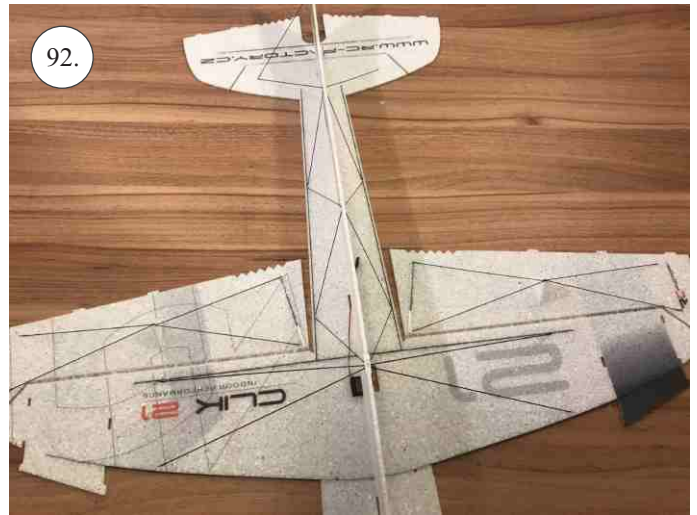

CLIK 21
INDOOR PERFORMANCE

V1.0

We wish you many happy flying hours with the Klik 4.
Your RC Factory team.