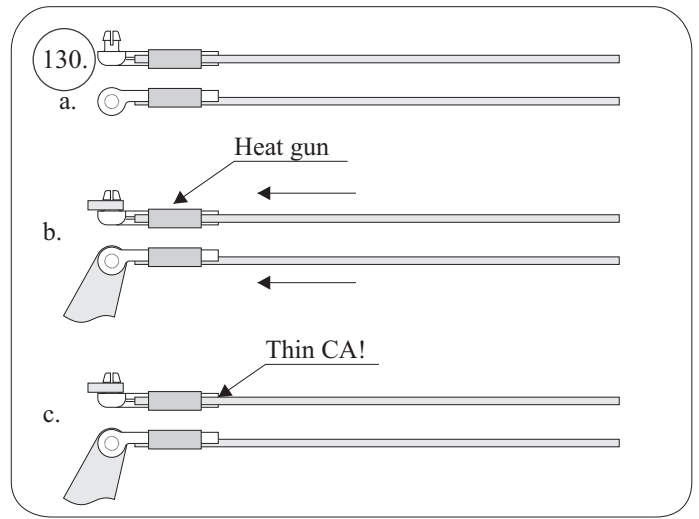

CLIK 21
INDOOR PERFORMANCE

V1.0

We wish you many happy flying hours with the Klik 4.
Your RC Factory team.