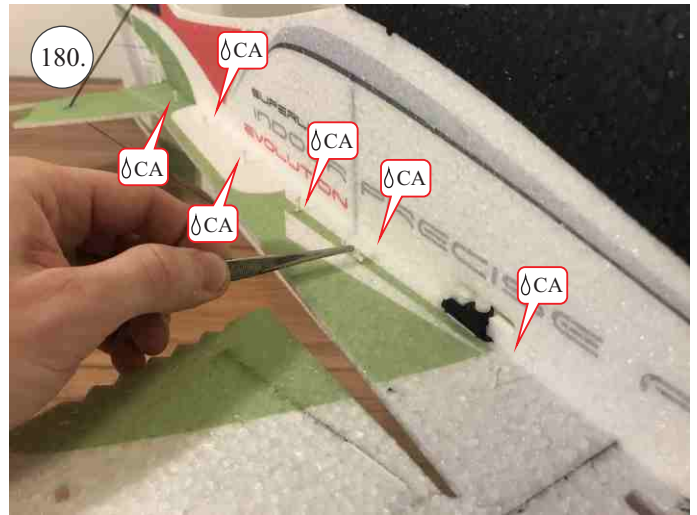

CLIK 21
INDOOR PERFORMANCE

V1.0

We wish you many happy flying hours with the Klik 4.
Your RC Factory team.