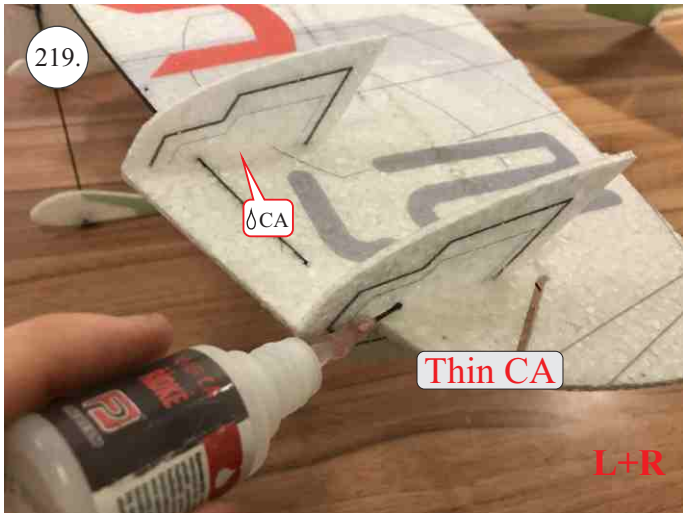

CLIK 21
INDOOR PERFORMANCE

V1.0

We wish you many happy flying hours with the Klik 4.
Your RC Factory team.