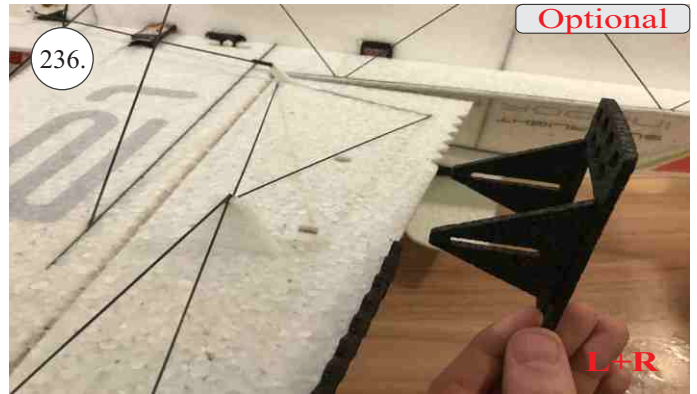

CLIK 21
INDOOR PERFORMANCE

V1.0

We wish you many happy flying hours with the Klik 4.
Your RC Factory team.