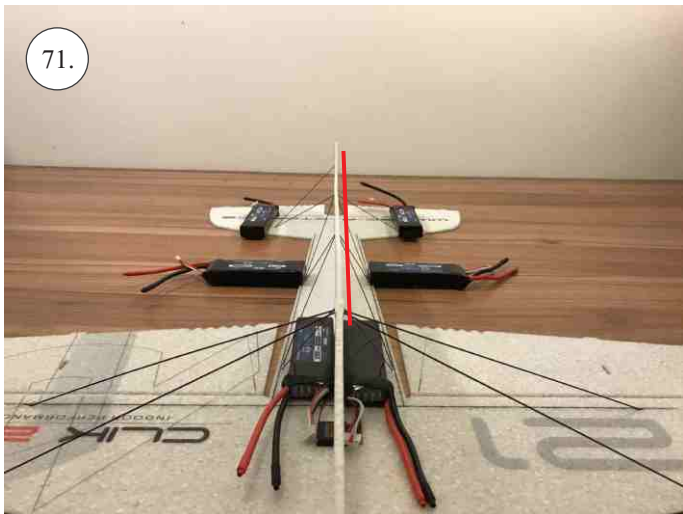

CLIK 21
INDOOR PERFORMANCE

V1.0

We wish you many happy flying hours with the Klik 4.
Your RC Factory team.