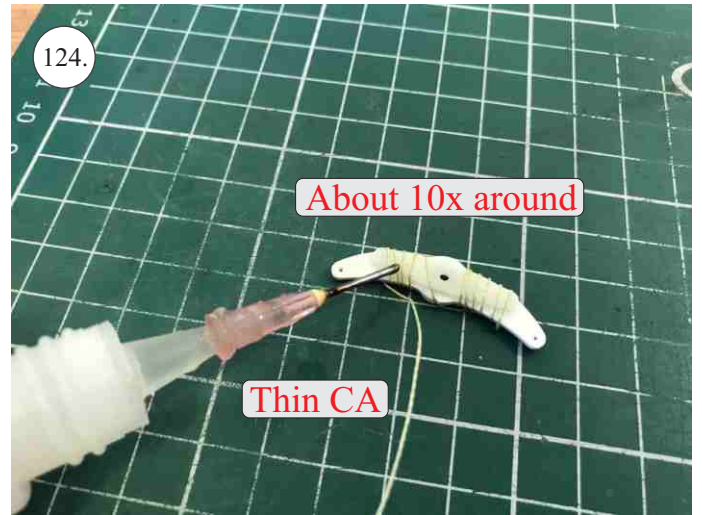

CLIK 21
INDOOR PERFORMANCE

V1.0

We wish you many happy flying hours with the Klik 4.
Your RC Factory team.