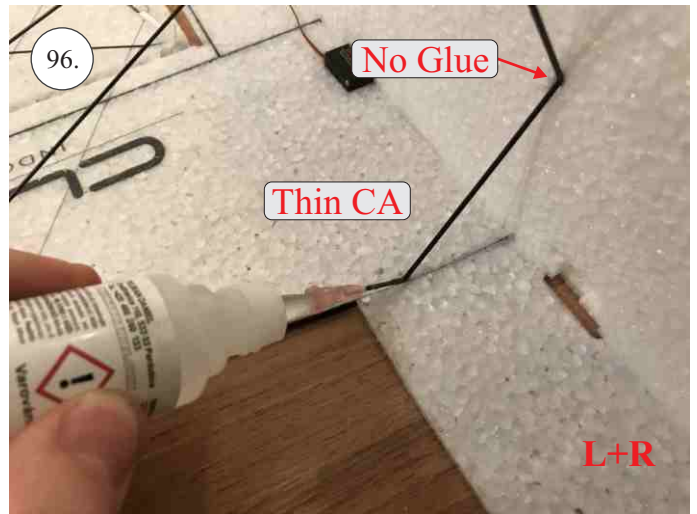

CLIK 21
INDOOR PERFORMANCE

V1.0

We wish you many happy flying hours with the Klik 4.
Your RC Factory team.