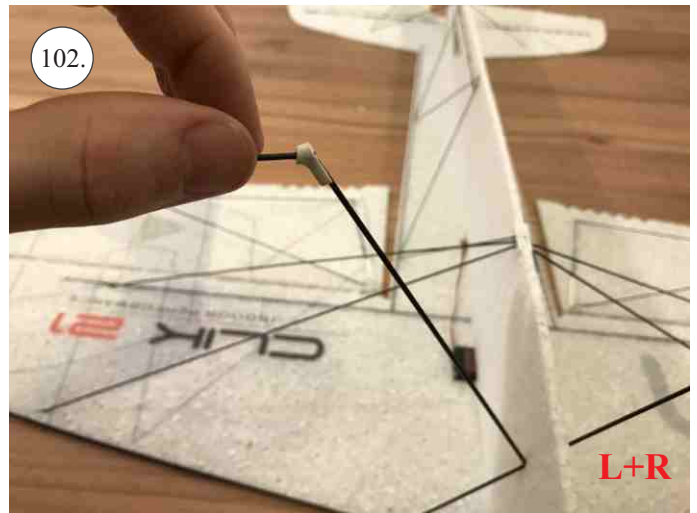

CLIK 21
INDOOR PERFORMANCE

V1.0

We wish you many happy flying hours with the Klik 4.
Your RC Factory team.