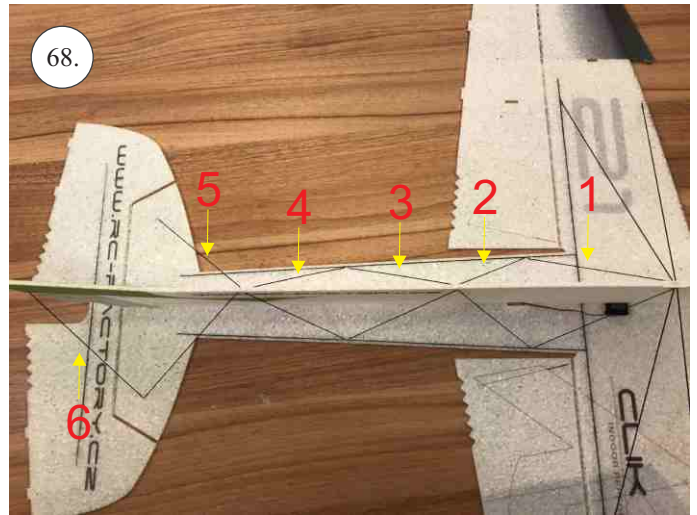

CLIK 21
INDOOR PERFORMANCE

V1.0

We wish you many happy flying hours with the Klik 4.
Your RC Factory team.