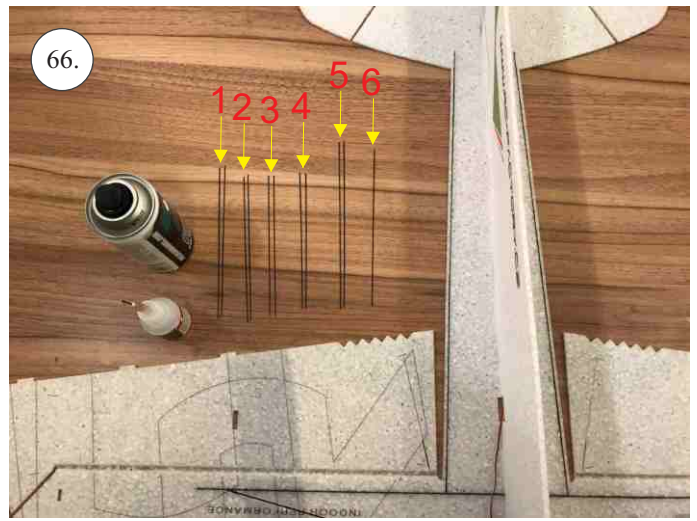

CLIK 21
INDOOR PERFORMANCE

V1.0

We wish you many happy flying hours with the Klik 4.
Your RC Factory team.