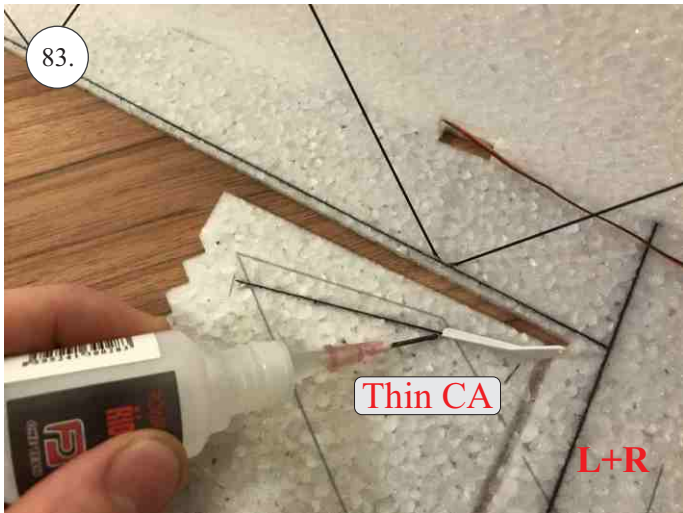

CLIK 21
INDOOR PERFORMANCE

V1.0

We wish you many happy flying hours with the Klik 4.
Your RC Factory team.