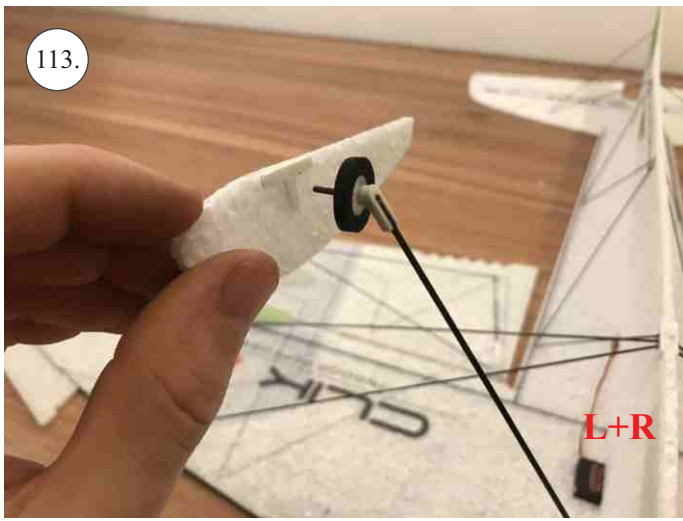

CLIK 21
INDOOR PERFORMANCE

V1.0

We wish you many happy flying hours with the Klik 4.
Your RC Factory team.