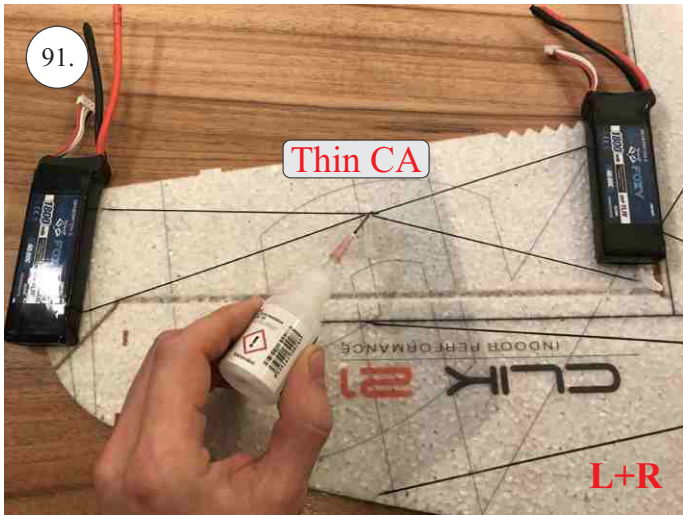

CLIK 21
INDOOR PERFORMANCE

V1.0

We wish you many happy flying hours with the Klik 4.
Your RC Factory team.