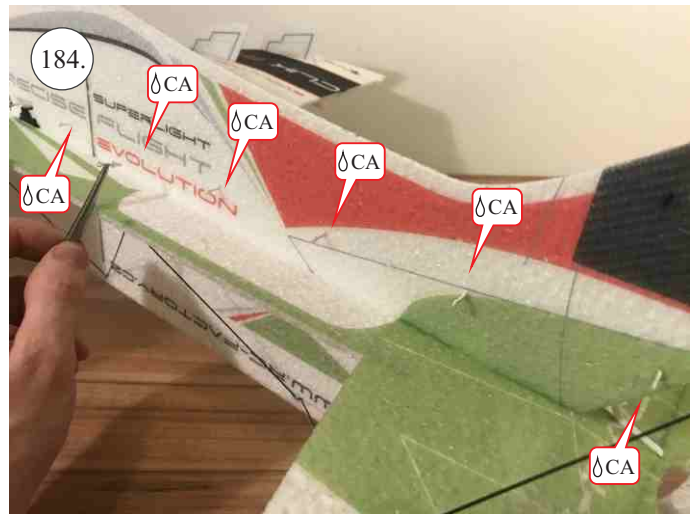

CLIK 21
INDOOR PERFORMANCE

V1.0

We wish you many happy flying hours with the Klik 4.
Your RC Factory team.