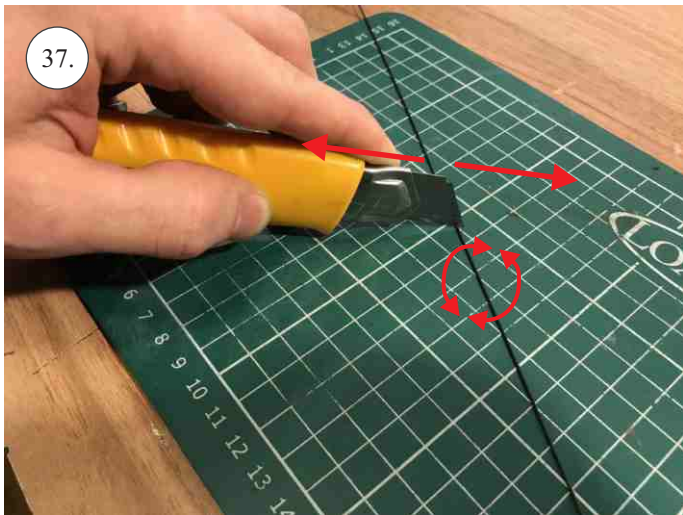

CLIK 21
INDOOR PERFORMANCE

V1.0

We wish you many happy flying hours with the Klik 4.
Your RC Factory team.