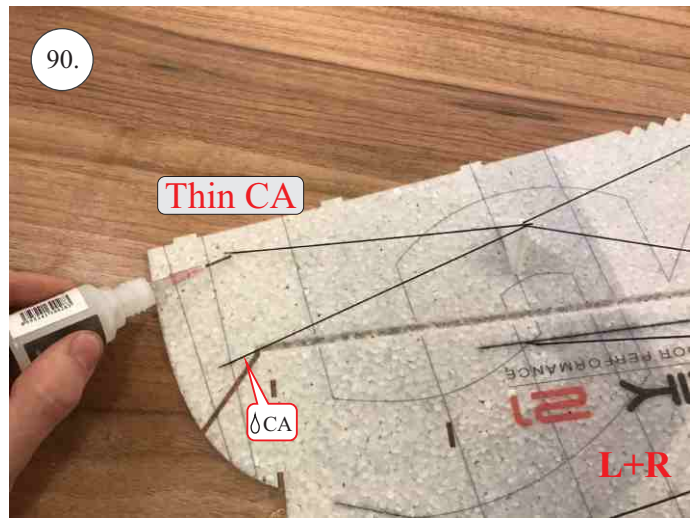

CLIK 21
INDOOR PERFORMANCE

V1.0

We wish you many happy flying hours with the Klik 4.
Your RC Factory team.