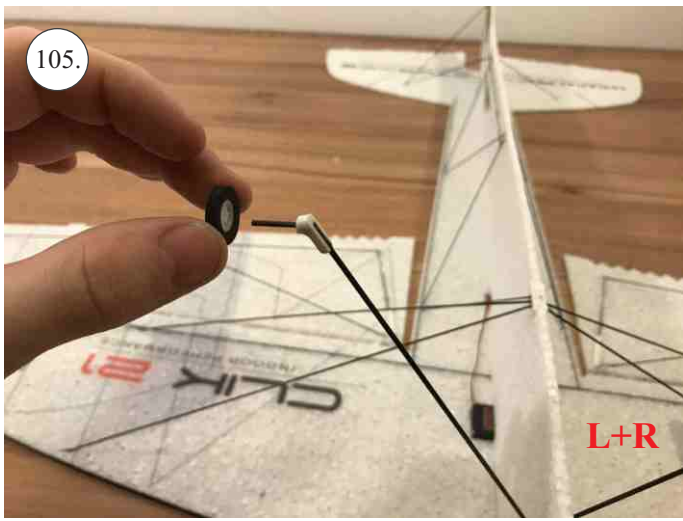

CLIK 21
INDOOR PERFORMANCE

V1.0

We wish you many happy flying hours with the Klik 4.
Your RC Factory team.