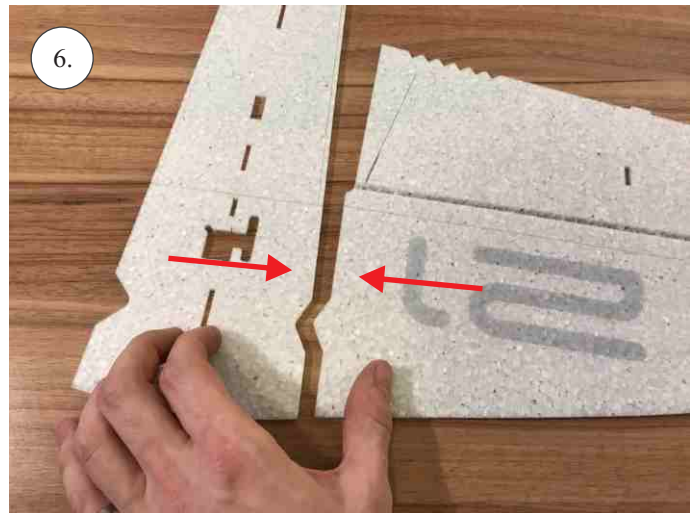

CLIK 21
INDOOR PERFORMANCE

V1.0

We wish you many happy flying hours with the Klik 4.
Your RC Factory team.