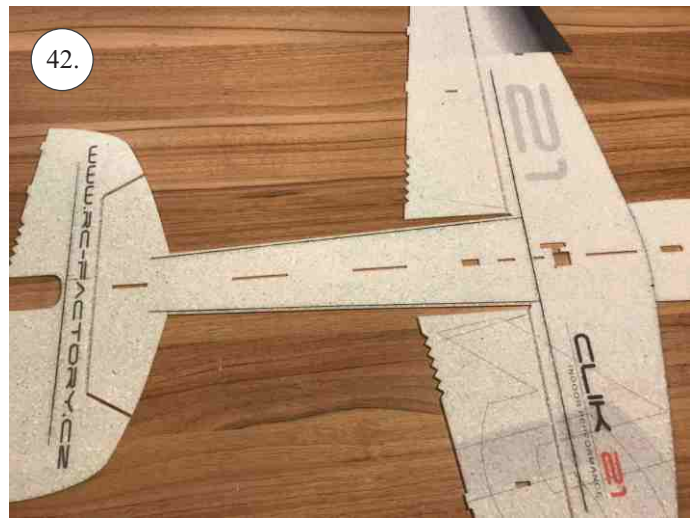

CLIK 21
INDOOR PERFORMANCE

V1.0

We wish you many happy flying hours with the Klik 4.
Your RC Factory team.