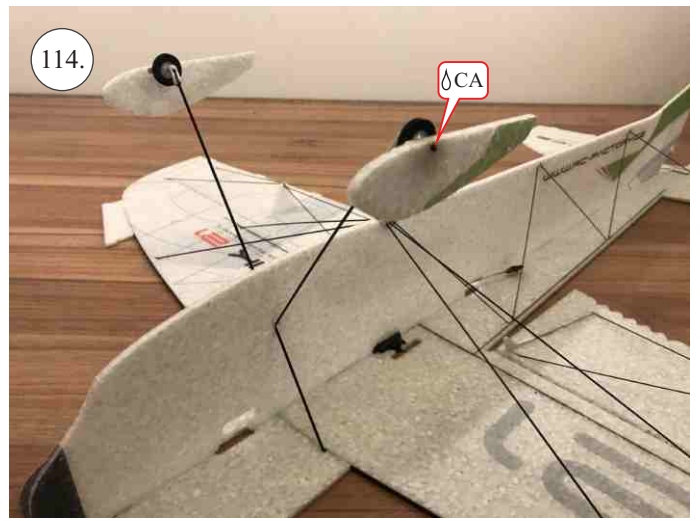

CLIK 21
INDOOR PERFORMANCE

V1.0

We wish you many happy flying hours with the Klik 4.
Your RC Factory team.