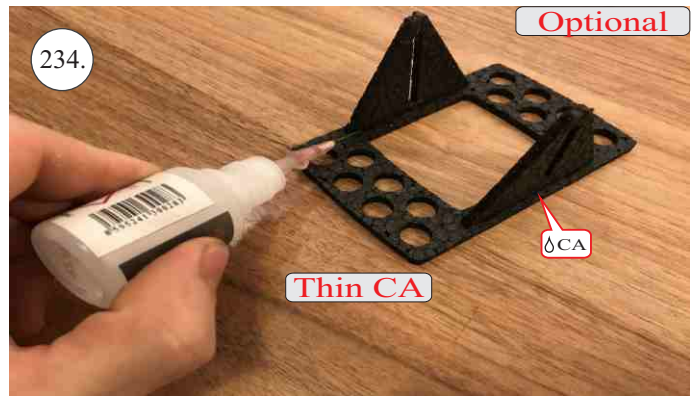

CLIK 21
INDOOR PERFORMANCE

V1.0

We wish you many happy flying hours with the Klik 4.
Your RC Factory team.