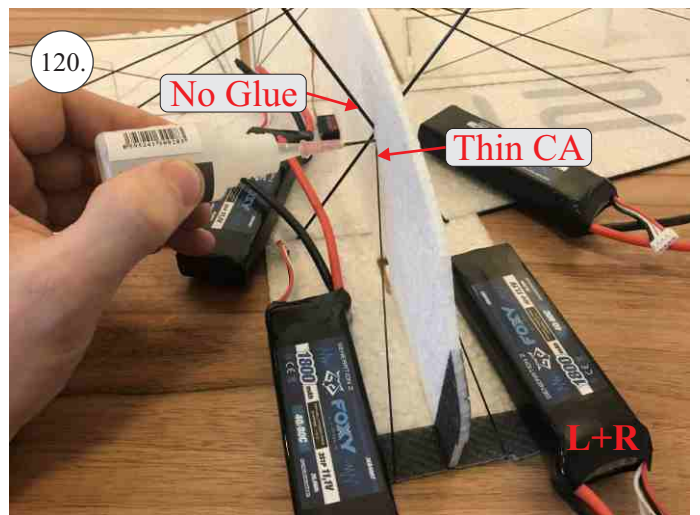

CLIK 21
INDOOR PERFORMANCE

V1.0

We wish you many happy flying hours with the Klik 4.
Your RC Factory team.