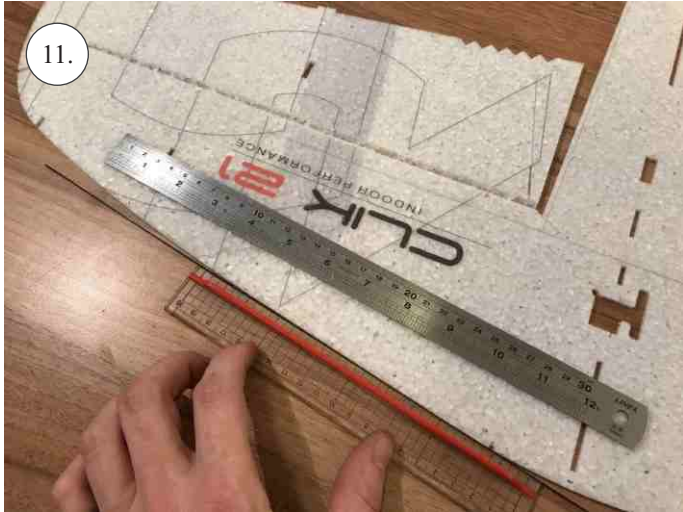

CLIK 21
INDOOR PERFORMANCE

V1.0

We wish you many happy flying hours with the Klik 4.
Your RC Factory team.