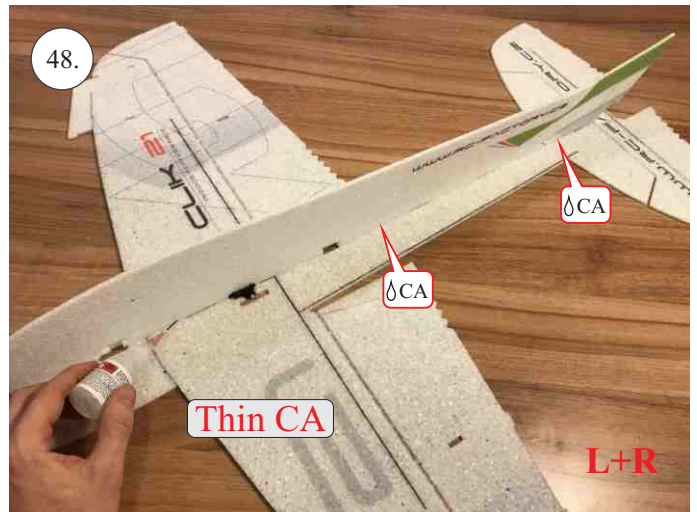

CLIK 21
INDOOR PERFORMANCE

V1.0

We wish you many happy flying hours with the Klik 4.
Your RC Factory team.