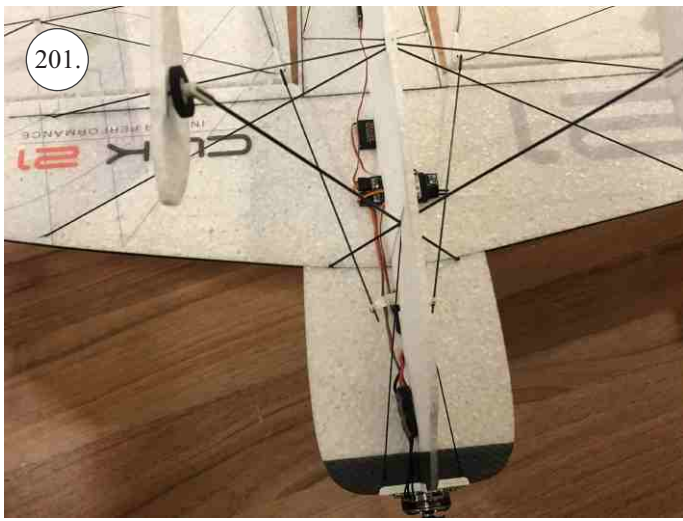

CLIK 21
INDOOR PERFORMANCE

V1.0

We wish you many happy flying hours with the Klik 4.
Your RC Factory team.