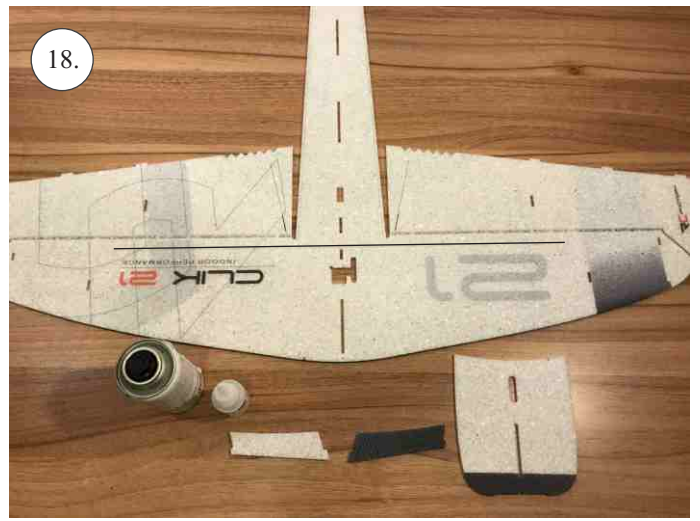

CLIK 21
INDOOR PERFORMANCE

V1.0

We wish you many happy flying hours with the Klik 4.
Your RC Factory team.