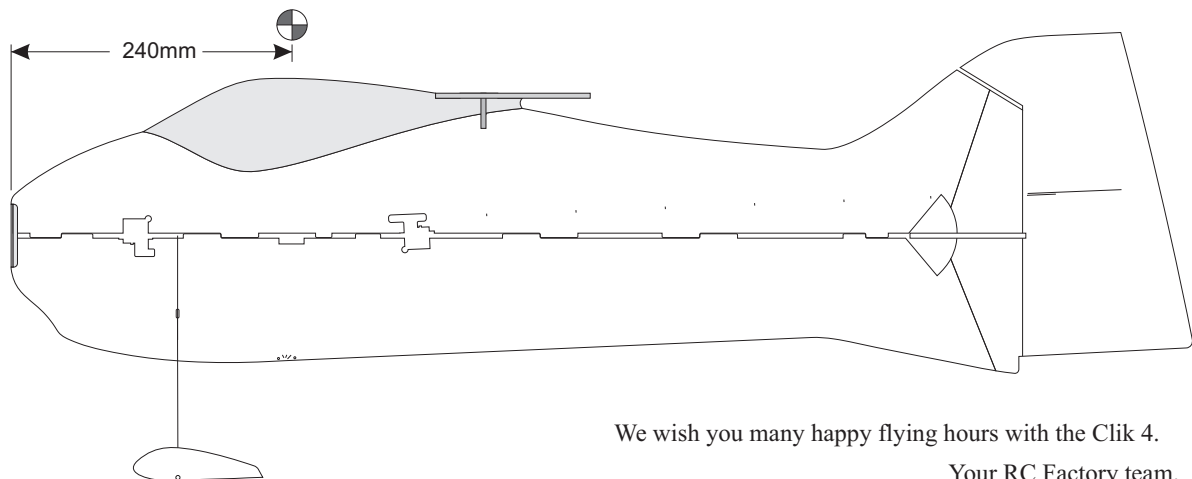

CLIK 21
INDOOR PERFORMANCE

V1.0

We wish you many happy flying hours with the Klik 4.
Your RC Factory team.