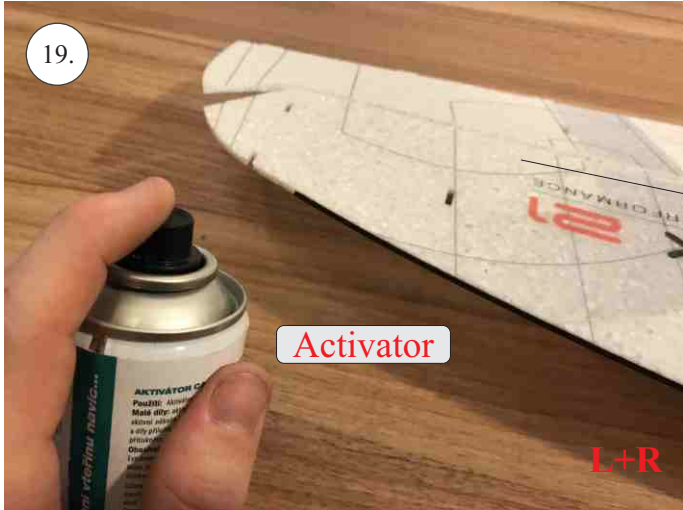

CLIK 21
INDOOR PERFORMANCE

V1.0

We wish you many happy flying hours with the Klik 4.
Your RC Factory team.