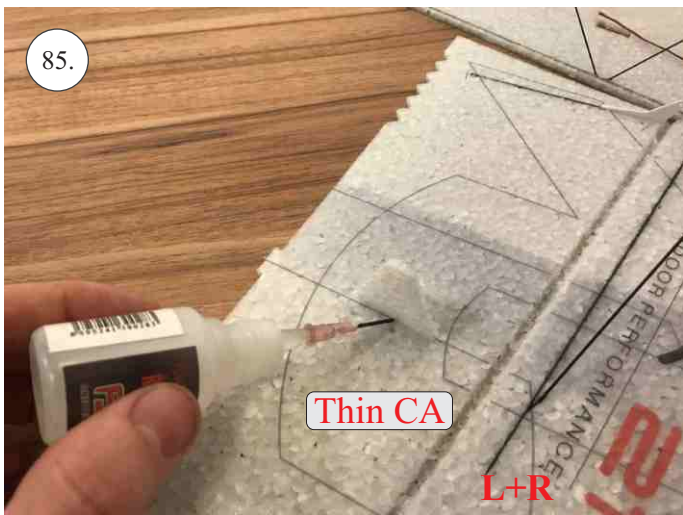

CLIK 21
INDOOR PERFORMANCE

V1.0

We wish you many happy flying hours with the Klik 4.
Your RC Factory team.