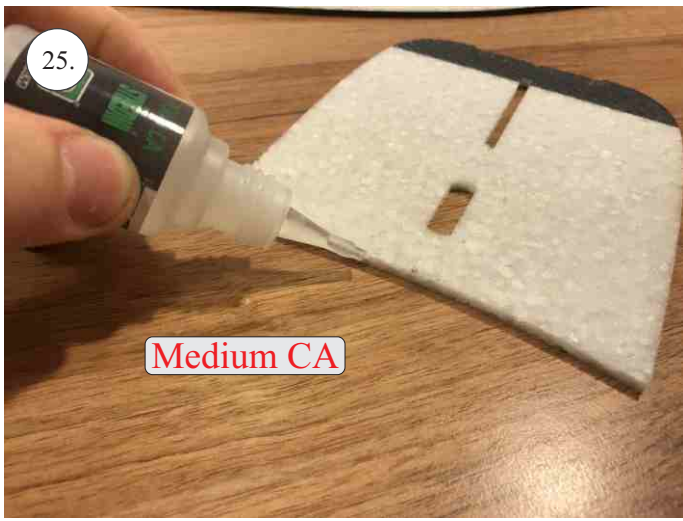

CLIK 21
INDOOR PERFORMANCE

V1.0

We wish you many happy flying hours with the Klik 4.
Your RC Factory team.